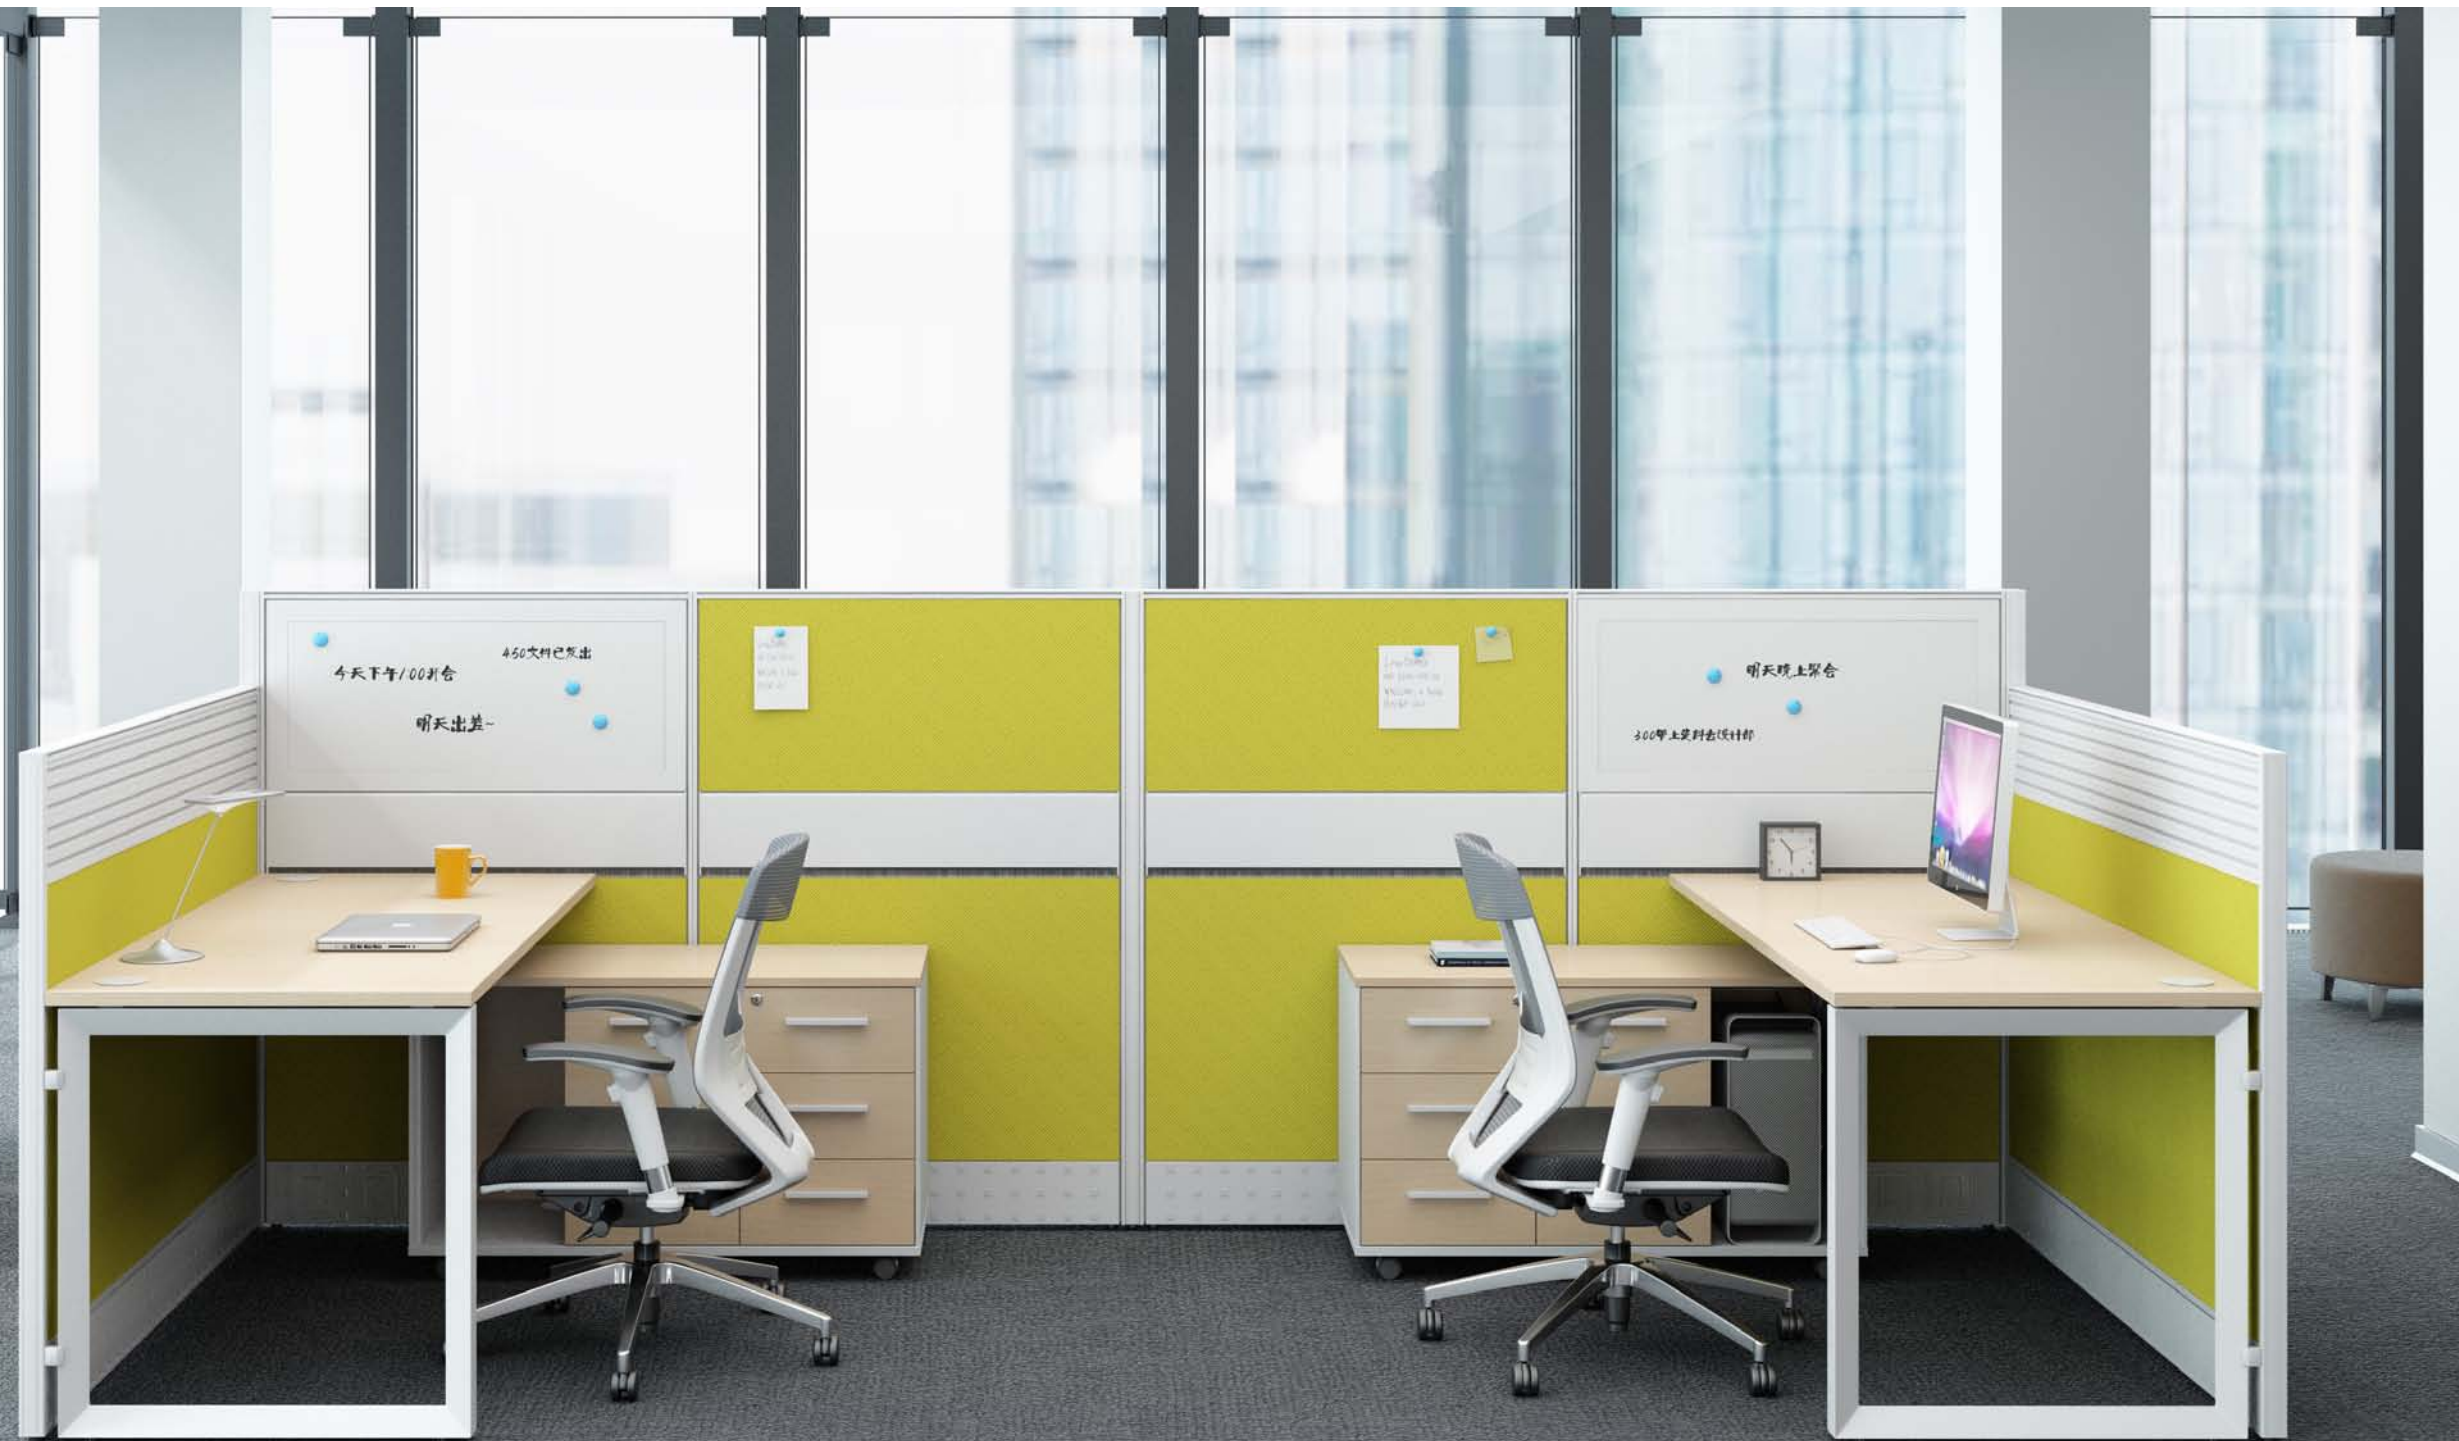

简洁型职员位

独特白板设计，配合砧板，满足你随意的备忘需求。丰富的侧柜收纳空间，帮助多重文件及资料的整合归类。

Staff work station space

Simple Designed, but meet all your needs.

多用途侧柜收纳
Multi-functional cabinet and drawers