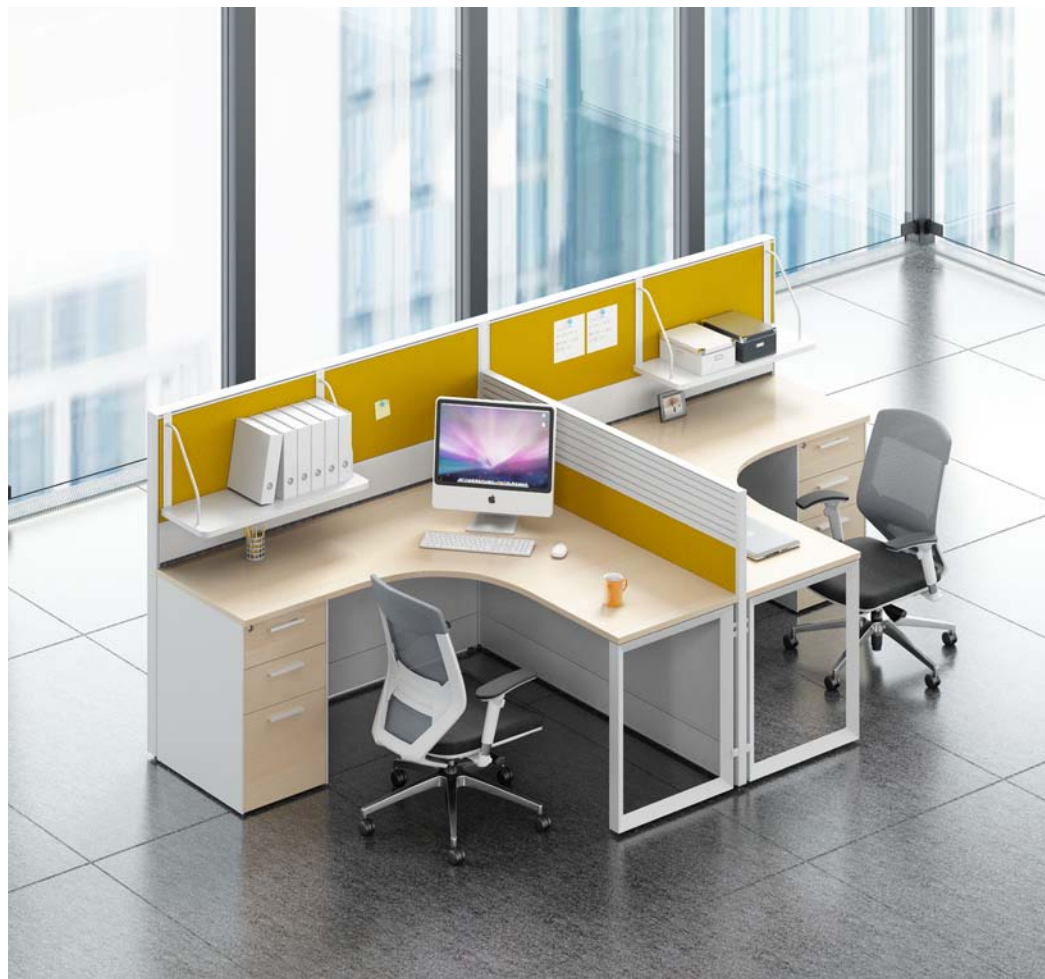

Mini Team

Being shared by 2 staff where they can be a mini team and communicate without barrier.

高屏与低屏的结合，既提供了必要的私密空间配合独立办公需求，又便于互相交流。同时为单独办公提供完整收纳及可调配空间。设置可供两人使用的吊挂屏风设计，帮助放置可悬挂方式的物品。

Hanging shelves within arms reach, for placing and using documents at anytime. Being shared by 2 staff where they can be a mini team and communicate without barrier. Divided into 2 separate space by a combination of a high and a low panel, which can provide a comfortable private work space with smooth communication.