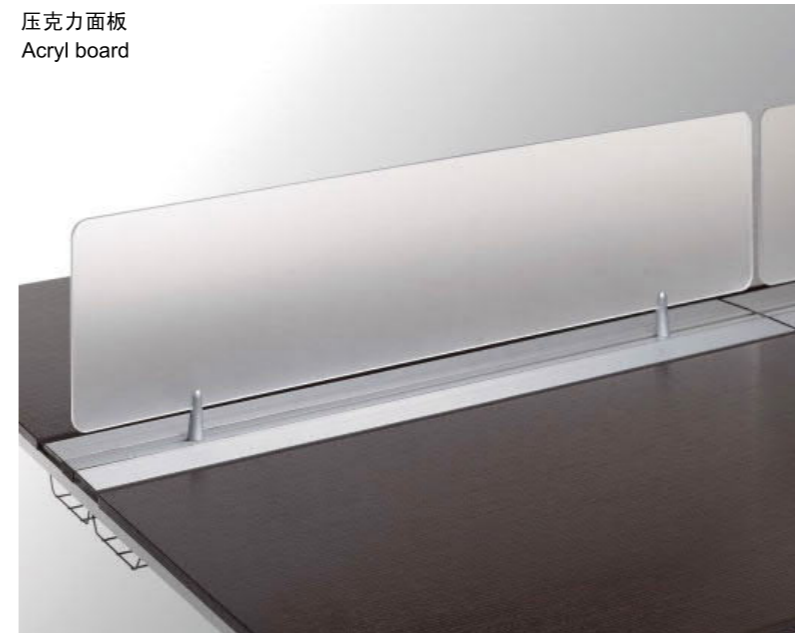

1. 桌上屏风
Desktop Partition
亚克力面板
Acryl board