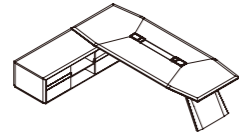

几何之美的背柜
Back Cabinets with
Geometric Beauty

天然木纹与暗哑皮质带来高级质感，
 将前卫不俗融进办公空间。
 代表极简精神的几何块面堆砌而成的柜体，
 将展示与收纳的功能发挥到淋漓尽致。
 边角开凹槽收口工艺，
 颠覆平开模式，收纳、展示随心切换。

The natural wood grain and the matte leather make the cabinet classic and exquisite, and make the whole office trendy and unique.
 Cabinets composed of geometric blocks, which represent minimalist spirit practice the functions of display and collection to the fullest.
 Techniques of grooving and binding the edge and corner overturn the flat opening mode and allow the user to switch the cabinet between storage and display area at will.

班台 / Executive desk

ED88L/R
W3200*D2250*H760(mm)
W2800*D2250*H760(mm)

ED87L/R
W2400*D2050*H760(mm)

文件柜 / Cabinet

ED98
W3830*D560*H2130(mm)

ED97
W3200*D560*H2130(mm)

ED96
W2530*D430*H2130(mm)

会议桌 / Meeting Table