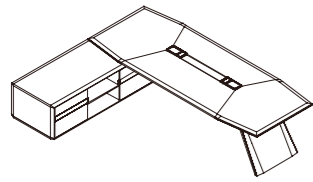

几何之美的背柜
Back Cabinets with
Geometric Beauty

天然木纹与暗哑皮质带来高级质感，
 将前卫不俗融进办公空间。
 代表极简精神的几何块面堆砌而成的柜体，
 将展示与收纳的功能发挥到淋漓尽致。
 边角开凹槽收口工艺，
 颠覆平开模式，收纳、展示随心切换。

The natural wood grain and the matte leather make the cabinet classic and exquisite, and make the whole office trendy and unique.
 Cabinets composed of geometric blocks, which represent minimalist spirit practice the functions of display and collection to the fullest.
 Techniques of grooving and binding the edge and corner overturn the flat opening mode and allow the user to switch the cabinet between storage and display area at will.

班台 / Executive desk

ED88L/R
W3200*D2250*H760(mm)
W2800*D2250*H760(mm)

ED87L/R
W2400*D2050*H760(mm)

文件柜 / Cabinet

ED98
W3830*D560*H2130(mm)

ED97
W3200*D560*H2130(mm)

ED96
W2530*D430*H2130(mm)

会议桌 / Meeting Table