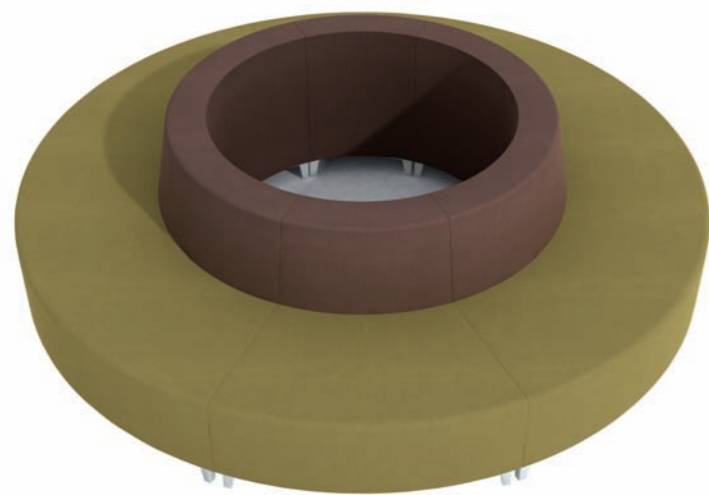

折曲线轮廓屏风、几何模块沙发，勾勒简约现代风。  
 简——工作与生活的一种轻生态。  
 Scoreline scope partition、geometry modular sofa,  
 draw the outline of modern and simple style.  
 Simple——a new style of Working and life.

S322转角位  
 S322 Angular position

S322方脚踏  
 S322 Square Stool

S322圆脚踏  
 S322 Round Stool

S322单人位  
 S322 Single seat

S322内扇形位 inner sector shape  
 培训分享，亲近来自“筒”式距离。  
 Training sharing , make you more closer by "Simple".

S322外扇形位 inner sector shape  
 色彩唤醒视觉、带来愉悦；  
 麻绒亲近肌肤、舒缓压力。  
 打造属于公共区域空间的轻缓、舒适感。  
 Color awaken visual, bring you pleasure;  
 Fabric close to the skin, and relieve your pleasure;  
 Create a easy and comfortable feeling for public space.

**S322双人位+屏风组合**  
**S322 Double Seat+Partition combination**

开放式办公环境中保留私密空间，满足公共交流与私密思考。

简，让空间也变得如此灵活可塑。

Open office environment with private space, to satisfy the function with public communication and personal thinking.