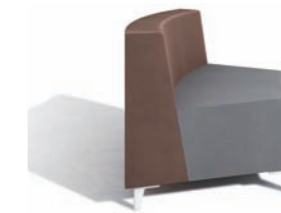

折曲线轮廓屏风、几何模块沙发，勾勒简约现代风。  
 简——工作与生活的一种轻生态。  
 Scoreline scope partition、geometry modular sofa,  
 draw the outline of modern and simple style.  
 Simple——a new style of Working and life.

S322转角位  
 S322 Angular position

S322方脚踏  
 S322 Square Stool

S322圆脚踏  
 S322 Round Stool

S322单人位  
 S322 Single seat

S322内扇形位 inner sector shape  
 培训分享，亲近来自“筒”式距离。  
 Training sharing , make you more closer by "Simple".

S322外扇形位 inner sector shape  
 色彩唤醒视觉、带来愉悦；  
 麻绒亲近肌肤、舒缓压力。  
 打造属于公共区域空间的轻缓、舒适感。  
 Color awaken visual, bring you pleasure;  
 Fabric close to the skin, and relieve your pleasure;  
 Create a easy and comfortable feeling for public space.