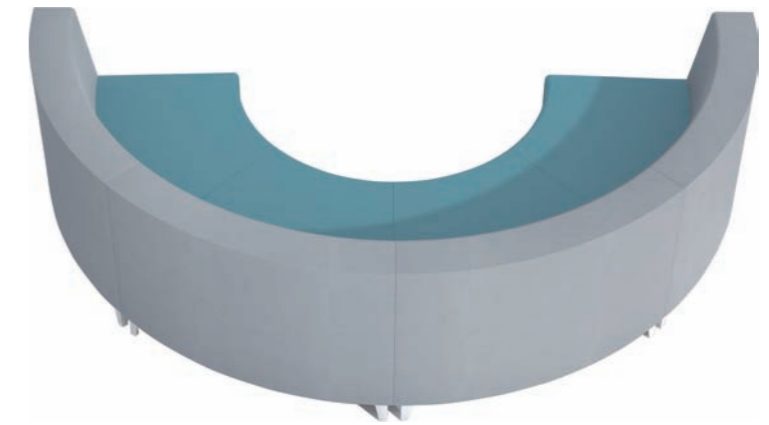

折曲线轮廓屏风、几何模块沙发，勾勒简约现代风。  
 简——工作与生活的一种轻生态。  
 Scoreline scope partition、geometry modular sofa,  
 draw the outline of modern and simple style.  
 Simple——a new style of Working and life.

S322转角位  
 S322 Angular position

S322方脚踏  
 S322 Square Stool

S322圆脚踏  
 S322 Round Stool

S322单人位  
 S322 Single seat

S322内扇形位 inner sector shape  
 培训分享，亲近来自“筒”式距离。  
 Training sharing , make you more closer by "Simple".

S322外扇形位 inner sector shape  
 色彩唤醒视觉、带来愉悦；  
 麻绒亲近肌肤、舒缓压力。  
 打造属于公共区域空间的轻缓、舒适感。  
 Color awaken visual, bring you pleasure;  
 Fabric close to the skin, and relieve your pleasure;  
 Create a easy and comfortable feeling for public space.