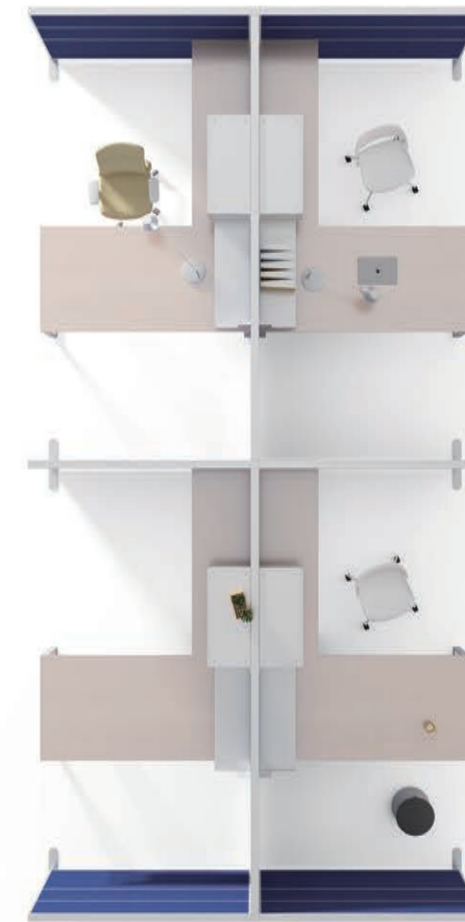

CONSIDERATION WORKSTATION FOR MANAGERS

思享加 - 管理者工位