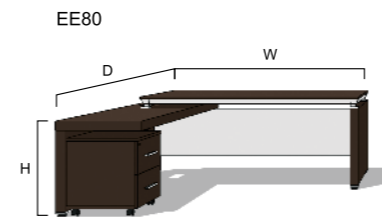

- W2000 * D2200 * H760
- W2200 * D2200 * H760
- W2400 * D2200 * H760
- W2600 * D2200 * H760