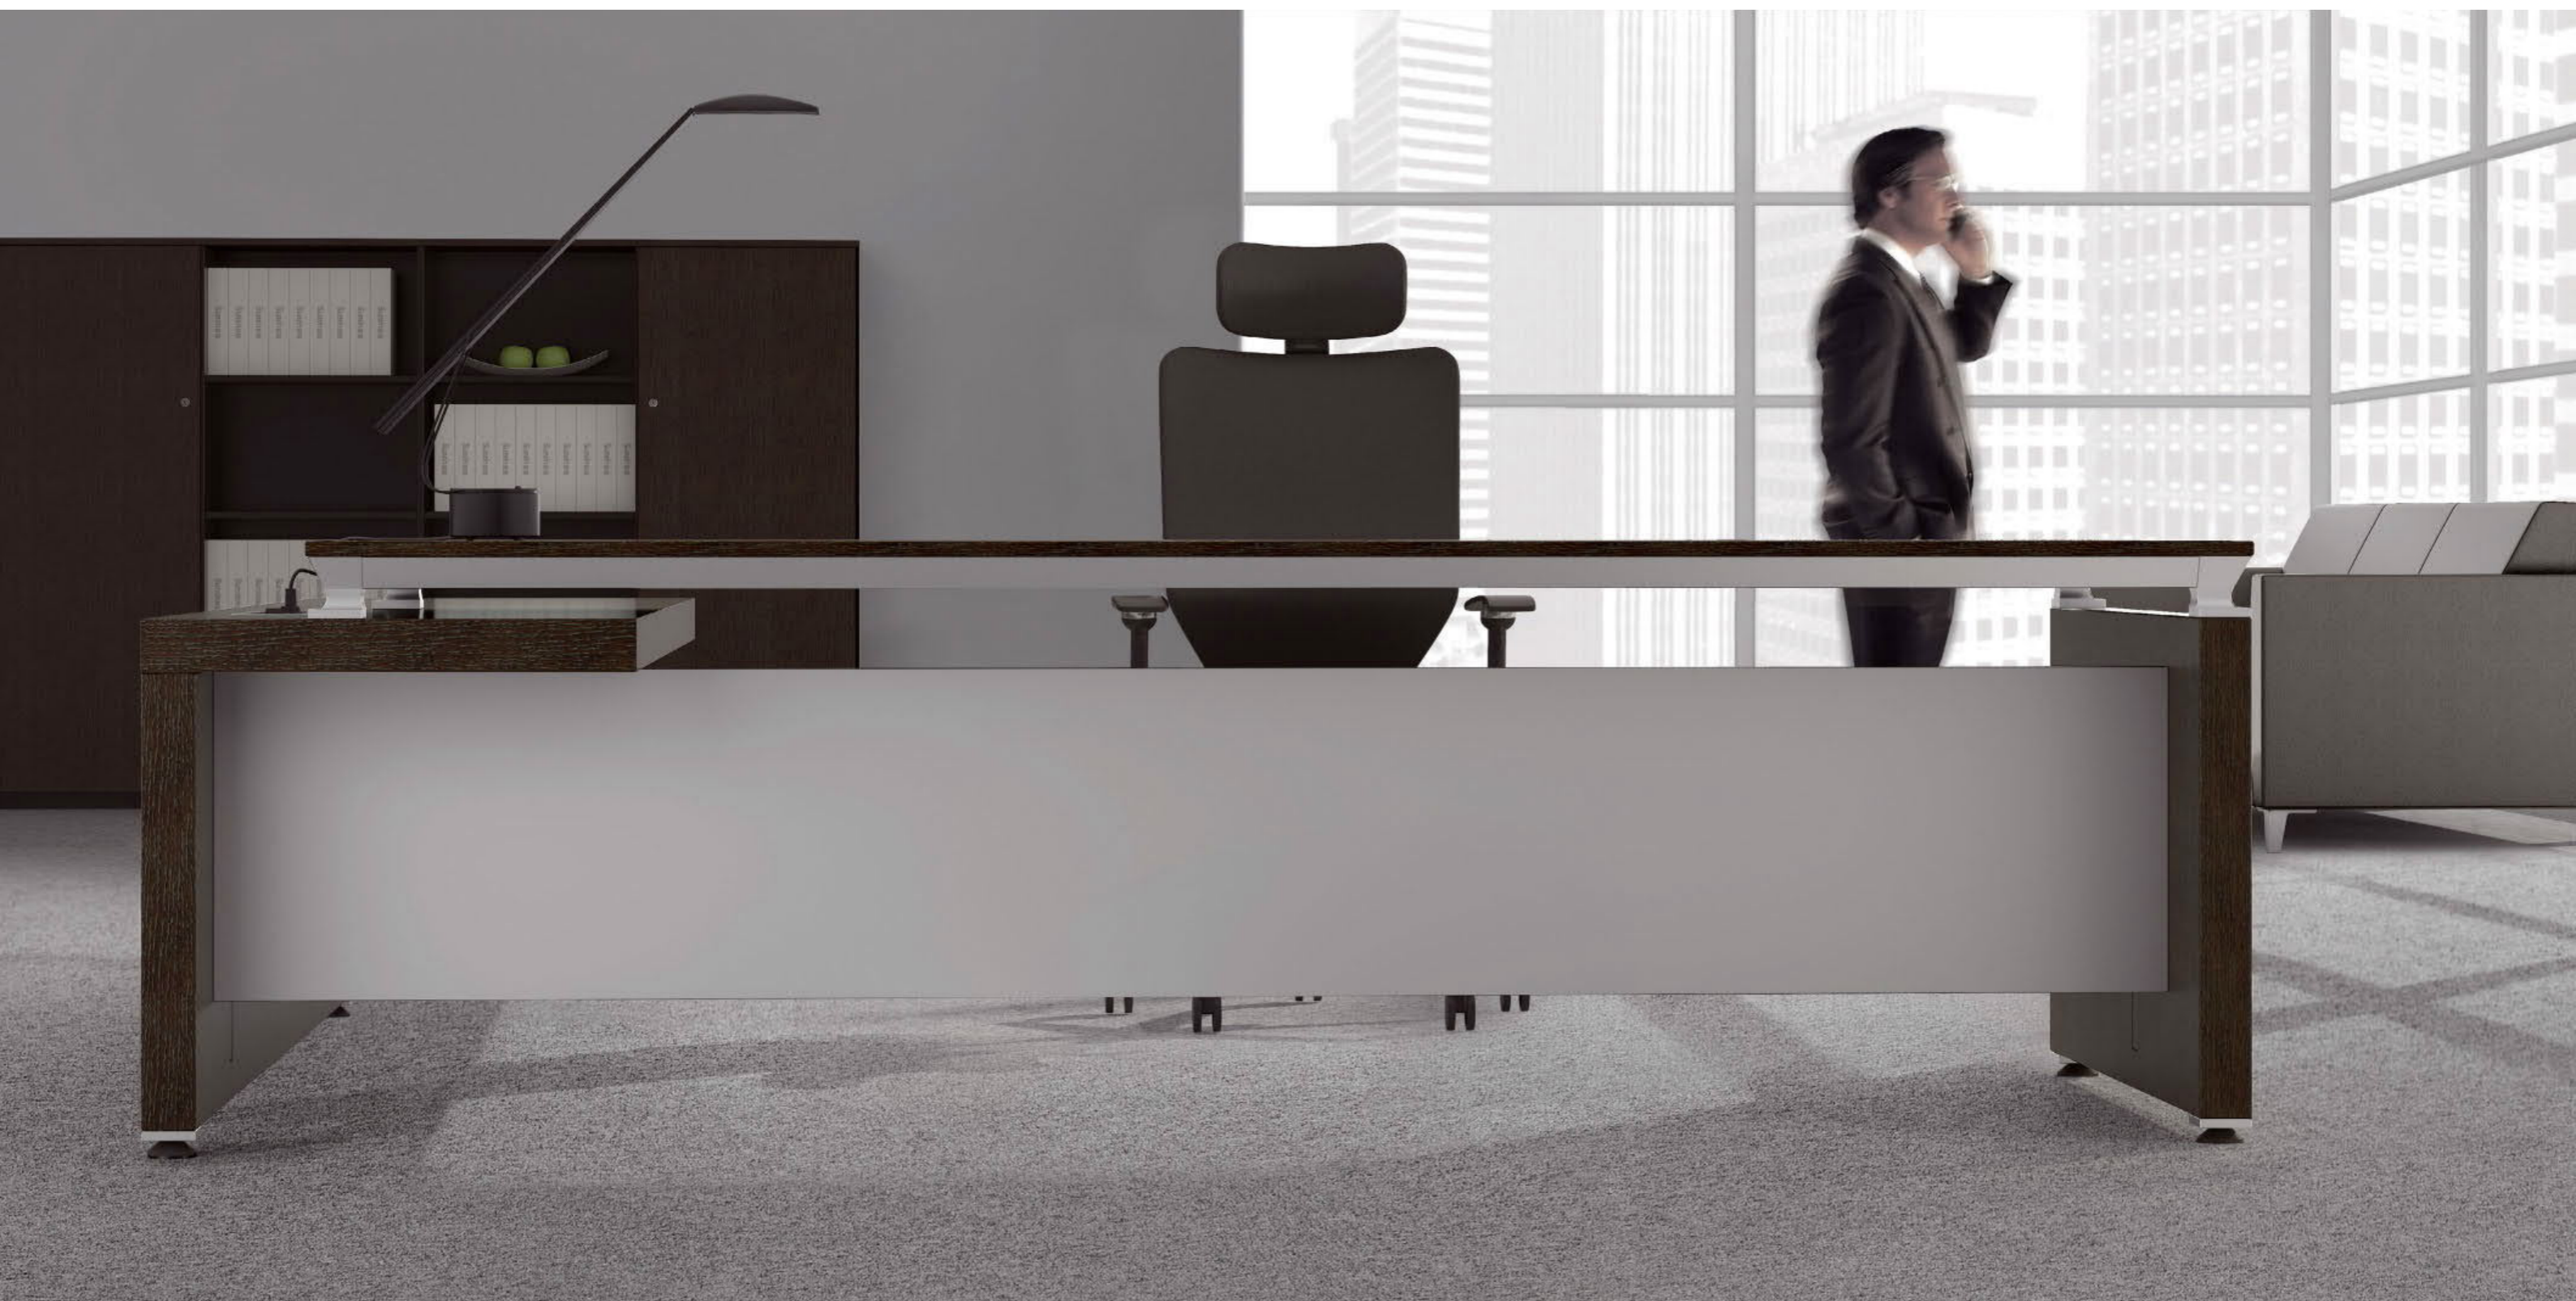

桌面以下的内斜式收腰设计，灵感源于古典明式家具，虽只一隅已富蕴了汉文化的精髓，更从鲜明的棱角和典雅的造型中透出不安于过去，不断突破创新的追求。

Following the reduction of lumbar desktop interface design, inspired from classic Ming and Qing furniture, reflecting Chinese culture from details, pursuing innovation in shape.

## EE80

去繁就简，“易”系列主管桌希望拥有一种从容不迫的工作状态。返璞归真，“易”系列更希望导入一种“回归”的哲学态度。双“L”构造交错的设计，构思精巧，淡定大气；配备桌内走线、电动翻盖式出线盒，人性化科技让工作成为享受。

Executive desk of Easy series has a leisureed work state, it looking for an philosophy concept of "return": the L-shape of main desk and assistant desk are so executive, the wiring box makes the work more technical and humanized.