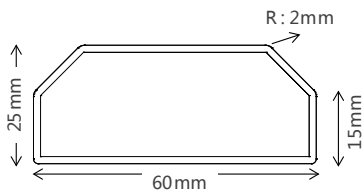

钢脚管型截面 (壁厚18mm)

Cross Profile of the Steel Leg (the shell is 1.8mm thick)

15° 斜刚脚设计, 突破物理学极限压弯,
带来更大容膝空间。
表面喷以白色磨砂, 触感光滑细腻。

The steel legs are 15°-inclined to offer more space for
knees.

The white powder-coated finish
endows them with a smooth and fine touch.