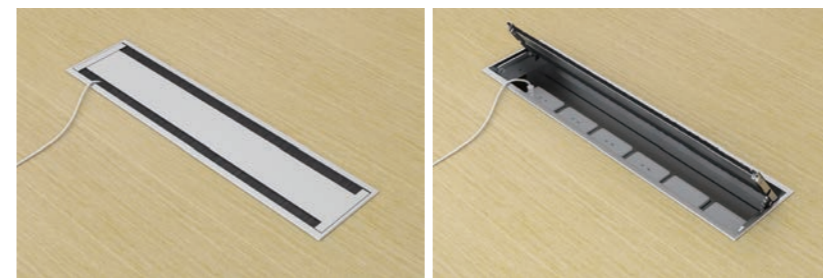

环型会议桌，超大容膝空间，满足不同身高，让随身携带的私人物品有处可放，还可运用组合模块无限加长。

The meeting system in ring form has large capacity knee space, works for people in different height, and makes it possible for personal belongings. Also, the system can be enlarged by adding the composite module.

通过模块的组合可按需组合成“U”型、环形，尺寸多样，选择空间大。

By combining the composite module, the shape of meeting system can be as U shape and ring form. And there are a lot of options of dimensions.

自然木纹，给会议空间带来耳目一新的感受，同时推进会议高效进行。

The natural wood grain makes the meeting space looked fresh, helping to keep the effectiveness of the meeting.

会议桌线盒，两侧都能打开，方便走线。
Open the wiring at both sides of the line box of conference table.

班台 Executive Desk