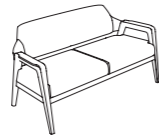

SJ60.2.MR
W1500*D710*H770*440(mm)