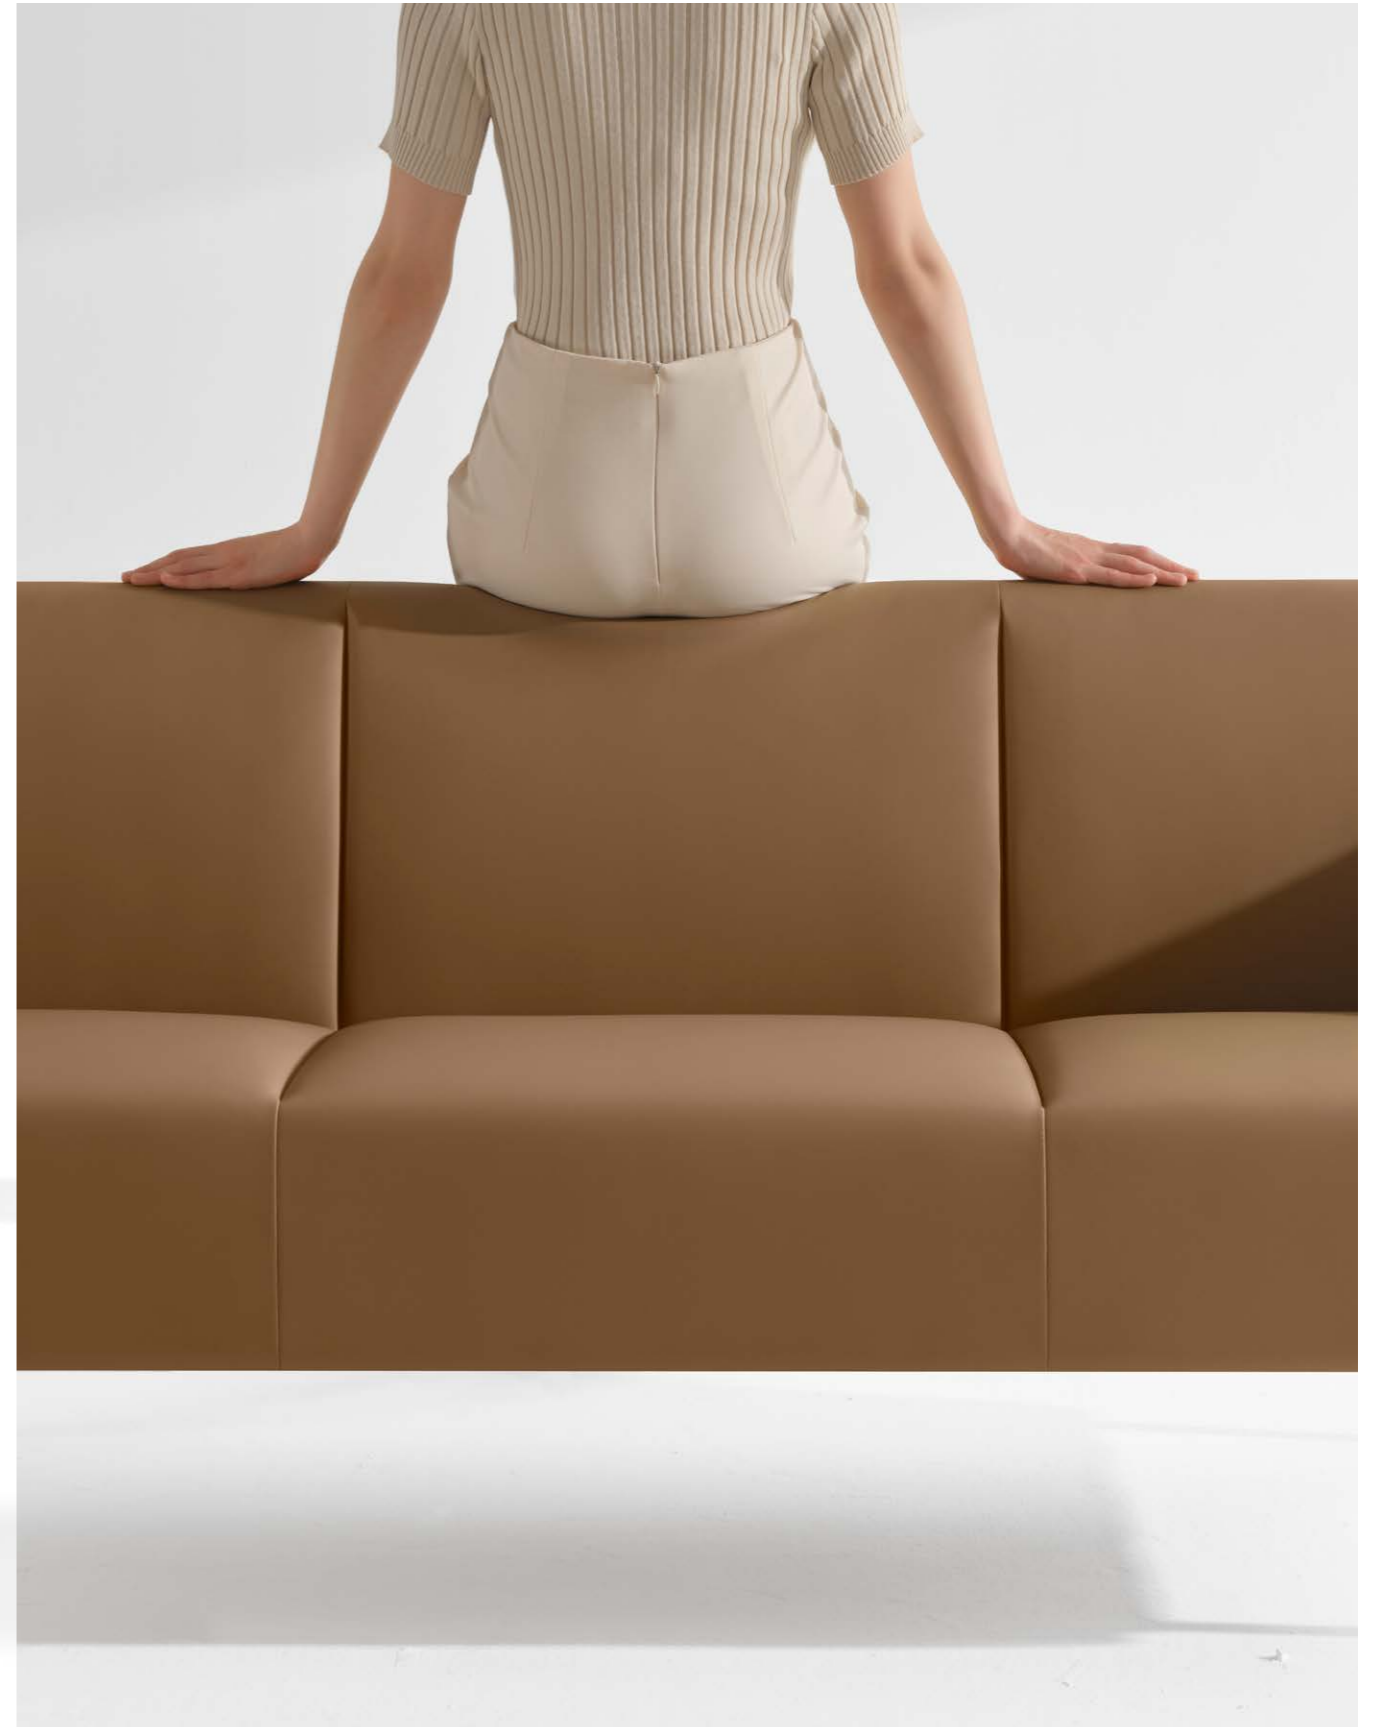

The FLOWER 5

Sitting-lying Supportive, An Elegant Silhouette

F5 sofa impresses you with superior comfortable sitting experience while leaning or lying down can further releases your body pressure; F5 sofa has graceful appearance and humanized specification, so that sitting and lying can be comfortably supported. The whole F5 collection is characterized by line aesthetics, so that users can enjoy an artistic and stylish atmosphere created.

Freeze the elegance of each stay.

Public waiting Spaces represent the first impression of a company. The Elegance sofa, with a covered profile and soft curve, brings a clear visual effect. It has become an ideal solution for waiting space, and visitors can feel the elegant temperament of space during a short stay.