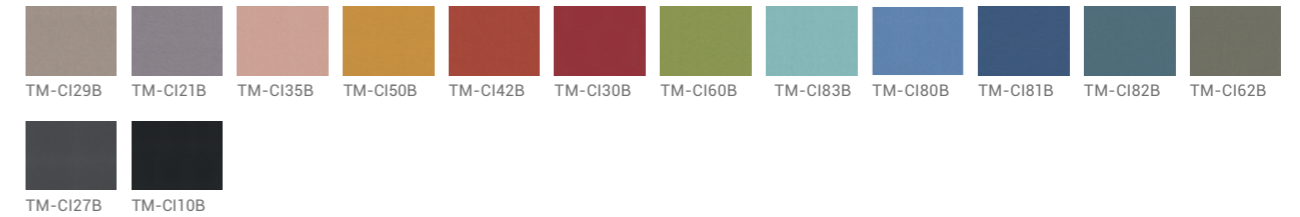

Six Armrests Overview

A variety of armrests for different scenarios and same comfort.

Specification

Material

Mesh Fabric

PVC

Metal Feet

Given that products may be updated constantly, no further notice will be given in regard of changes in specification, and the real product shall be considered as final.