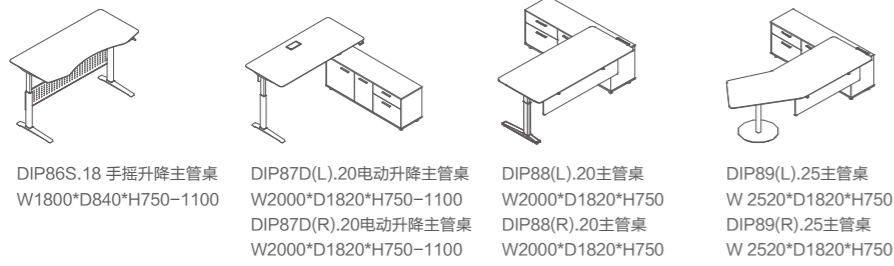

主管桌 Executive desk (DIP88/89不升降、DIP87D可升降)