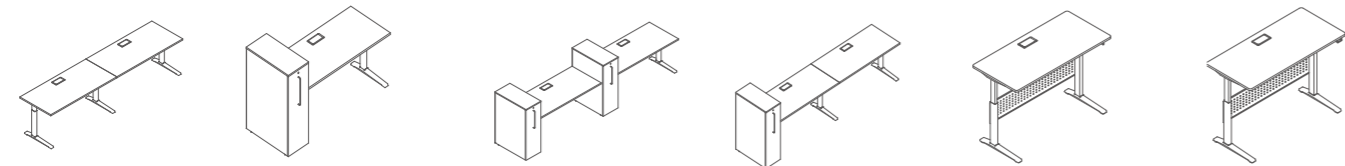

2个桌板
3个钢脚
2个续桌连接件
编码: DIP62ZB*2
DIP62GJ*3
DIPXZ*2
1个桌板
1个钢脚
1个职员桌边柜
2个边柜连接件
编码: DIP62ZB
DIP62GJ
DIP64(L)
DIPBG*2
2个桌板
1个钢脚
2个职员桌边柜
6个边柜连接件
编码: DIP62ZB*2
DIP62GJ
DIP64(L)*2
DIPBG*6
1个职员桌边柜
2个桌板
2个钢脚
2个续桌连接件
编码: 2个边柜连接件
DIP64(L)
DIP62ZB*2
DIP62GJ*2
DIPXZ*2
DIPBG*2
DIP63S.14 手摇升降职员桌
W1400*D750*H750-1100
DIP63S.15 手摇升降职员桌
W1500*D750*H750-1100
DIP63S.16 手摇升降职员桌
W1600*D750*H750-1100
DIP63D.14电动升降单桌
W1400*D750*H750-1100
DIP63D.15电动升降单桌
W1500*D750*H750-1100
DIP63D.16电动升降单桌
W1600*D750*H750-1100