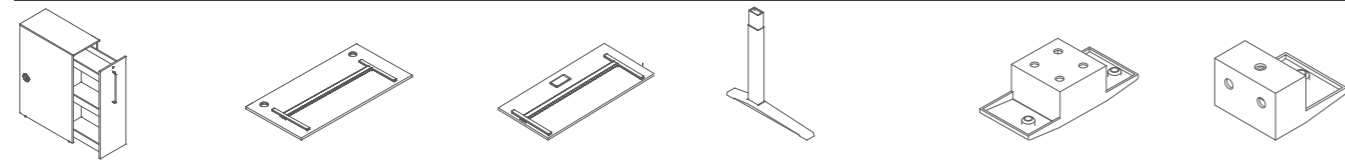

DIP86S.18 手摇升降主管桌
W1800*D840*H750-1100
DIP87D(L).20电动升降主管桌
W2000*D1820*H750-1100
DIP87D(R).20电动升降主管桌
W2000*D1820*H750-1100
DIP88(L).20主管桌
W2000*D1820*H750
DIP88(R).20主管桌
W2000*D1820*H750
DIP89(L).25主管桌
W 2520*D1820*H750
DIP89(R).25主管桌
W 2520*D1820*H750

职员桌 Staff station (DIP62不升降、DIP63D可电动升降、DIP63S可手摇升降)

DIP64(R).BG职员桌边柜
W385*D800*H1155
DIP64(L).BG职员桌边柜
W385*D800*H1155
DIP62ZA.12职员桌板
W1200*D750*H55
DIP62ZA.14职员桌板
W1400*D750*H55
DIP62ZA.15职员桌板
W1500*D750*H55
DIP62ZA.16职员桌板
W1600*D750*H55
DIP62ZB.12职员桌板
W1200*D750*H55
DIP62ZB.14职员桌板
W1400*D750*H55
DIP62ZB.15职员桌板
W1500*D750*H55
DIP62ZB.16职员桌板
W1600*D750*H55
DIP62GJ钢脚
W650*D115*H695
DIPXZ续桌连接件
W140*D62*H40
DIPBG边柜连接件
W70*D60*H40