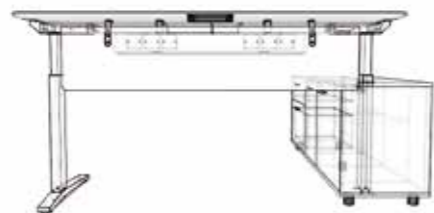

Designs works for people ultimately and gains the final uniting of art, technology and function in i-plus.

手动升降主管桌
Manual lifting executive desk

大容量侧柜收纳空间
Big storage of side cabinet

升降系统——电动升降主管桌

轻盈边型 大容量收纳