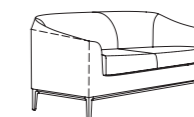

SO62

沙发座 / 扶手 / 后背 Cushion/arm/back rest

细麻绒 Fabric

P-TM01 P-TM02 P-TM06 P-TM07 P-TM09 P-TM10 P-TM12

P-TM13 P-TM14

羊绒 Cashmere

S-B584 S-B583 S-B582 S-B581

SO62.1.MR/YR

单人位
细麻绒 / 羊绒

One seat sofa
Fabric/Cashmere
870W*780D*430H*420

SO62.2.MR/YR

两人位
细麻绒 / 羊绒

Two seat sofa
Fabric/Cashmere
1370W*780D*430H*420

SO62.3.MR/YR

三人位
细麻绒 / 羊绒

Three seat sofa
Fabric/Cashmere
1870W*780D*430H*420