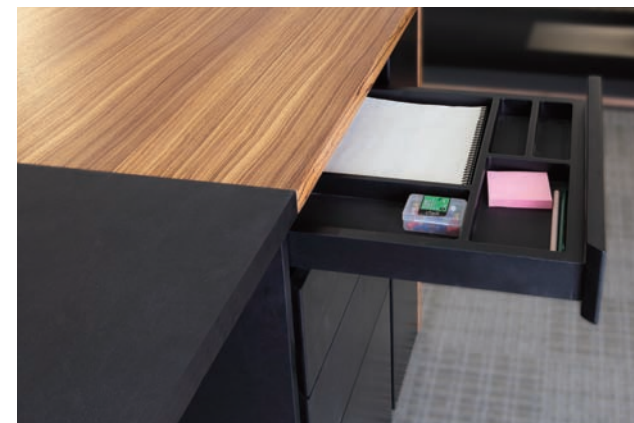

抽拉台面 走线槽
Drawing table top, wiring channel