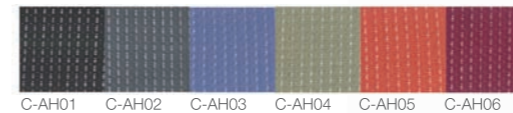

Back 椅背

AH 网布系列