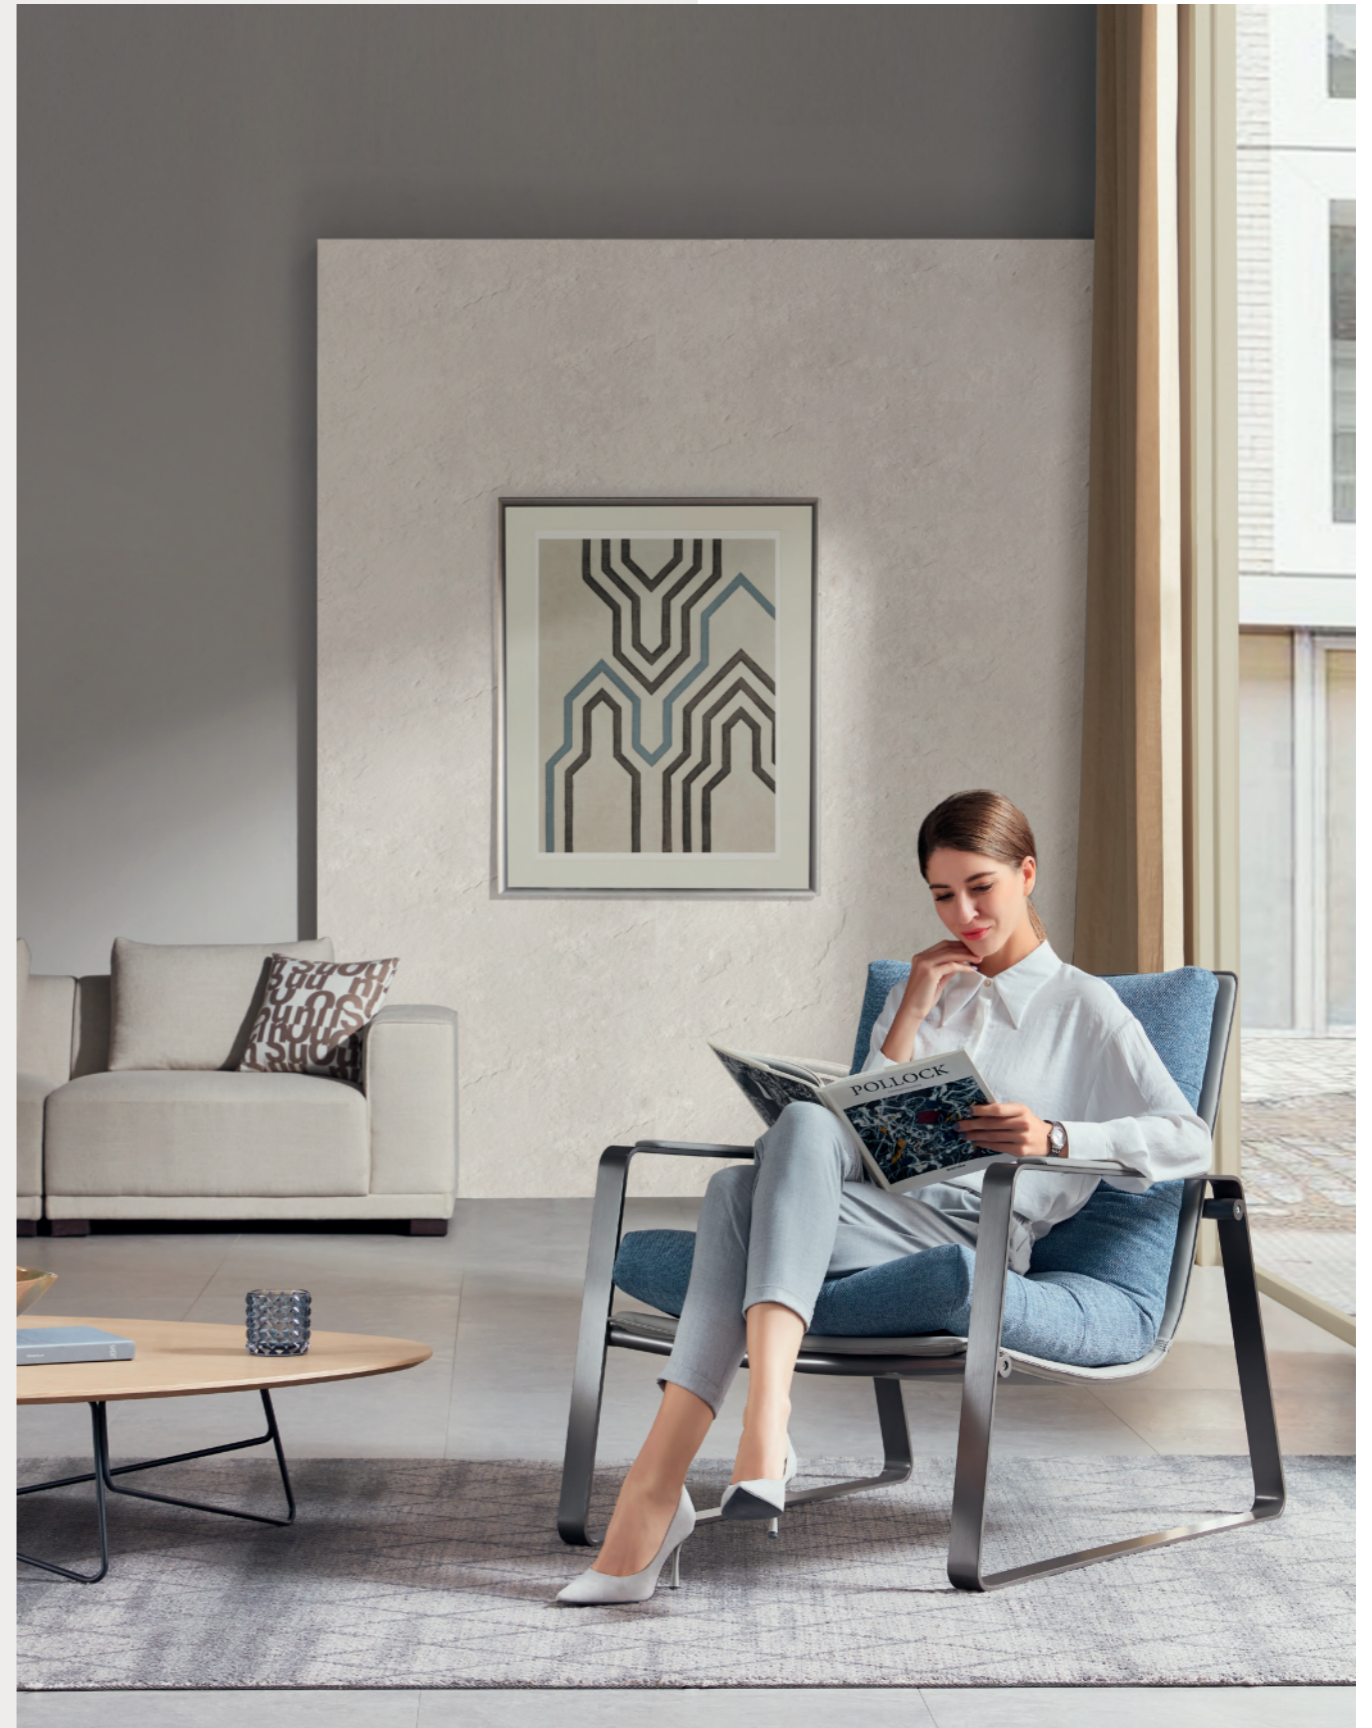

繁忙工作后释放压力，悠悠然漫步入座，身心
放松的阅读时光，正合心意。

Punch out, say goodbye to all work stress, and
sit in UC with books in your hand, oh, what a
wonderful day!