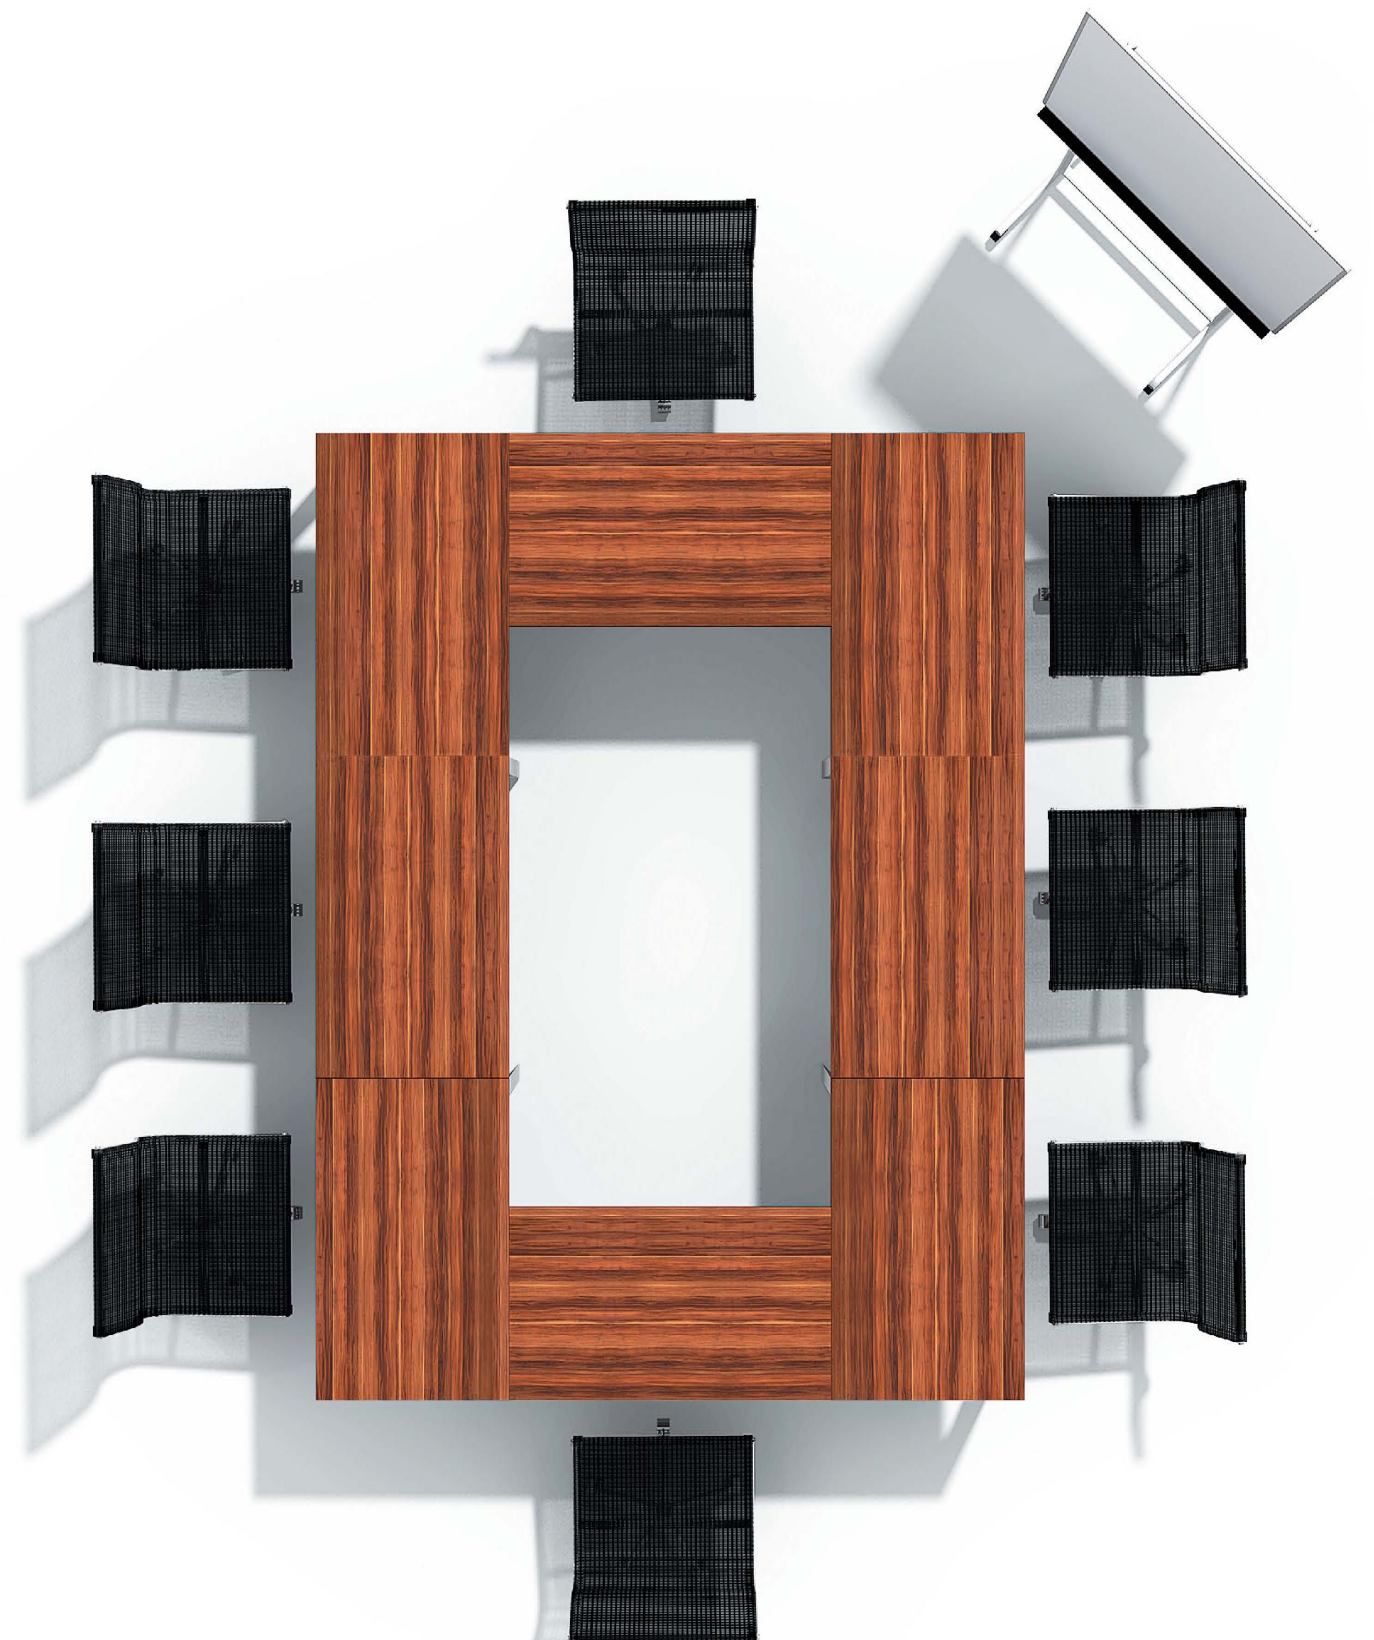

29

Meeting Table

会议桌

E-half NEW 会议桌，简单的单元化式设计，可以无限拓展会议的变化形式。配备翻盖式桌上线盒，功能完备。

E-half NEW Meeting Table, simple modular design, could extend meeting system limitlessly, matching the flip cover wire box on top.

30