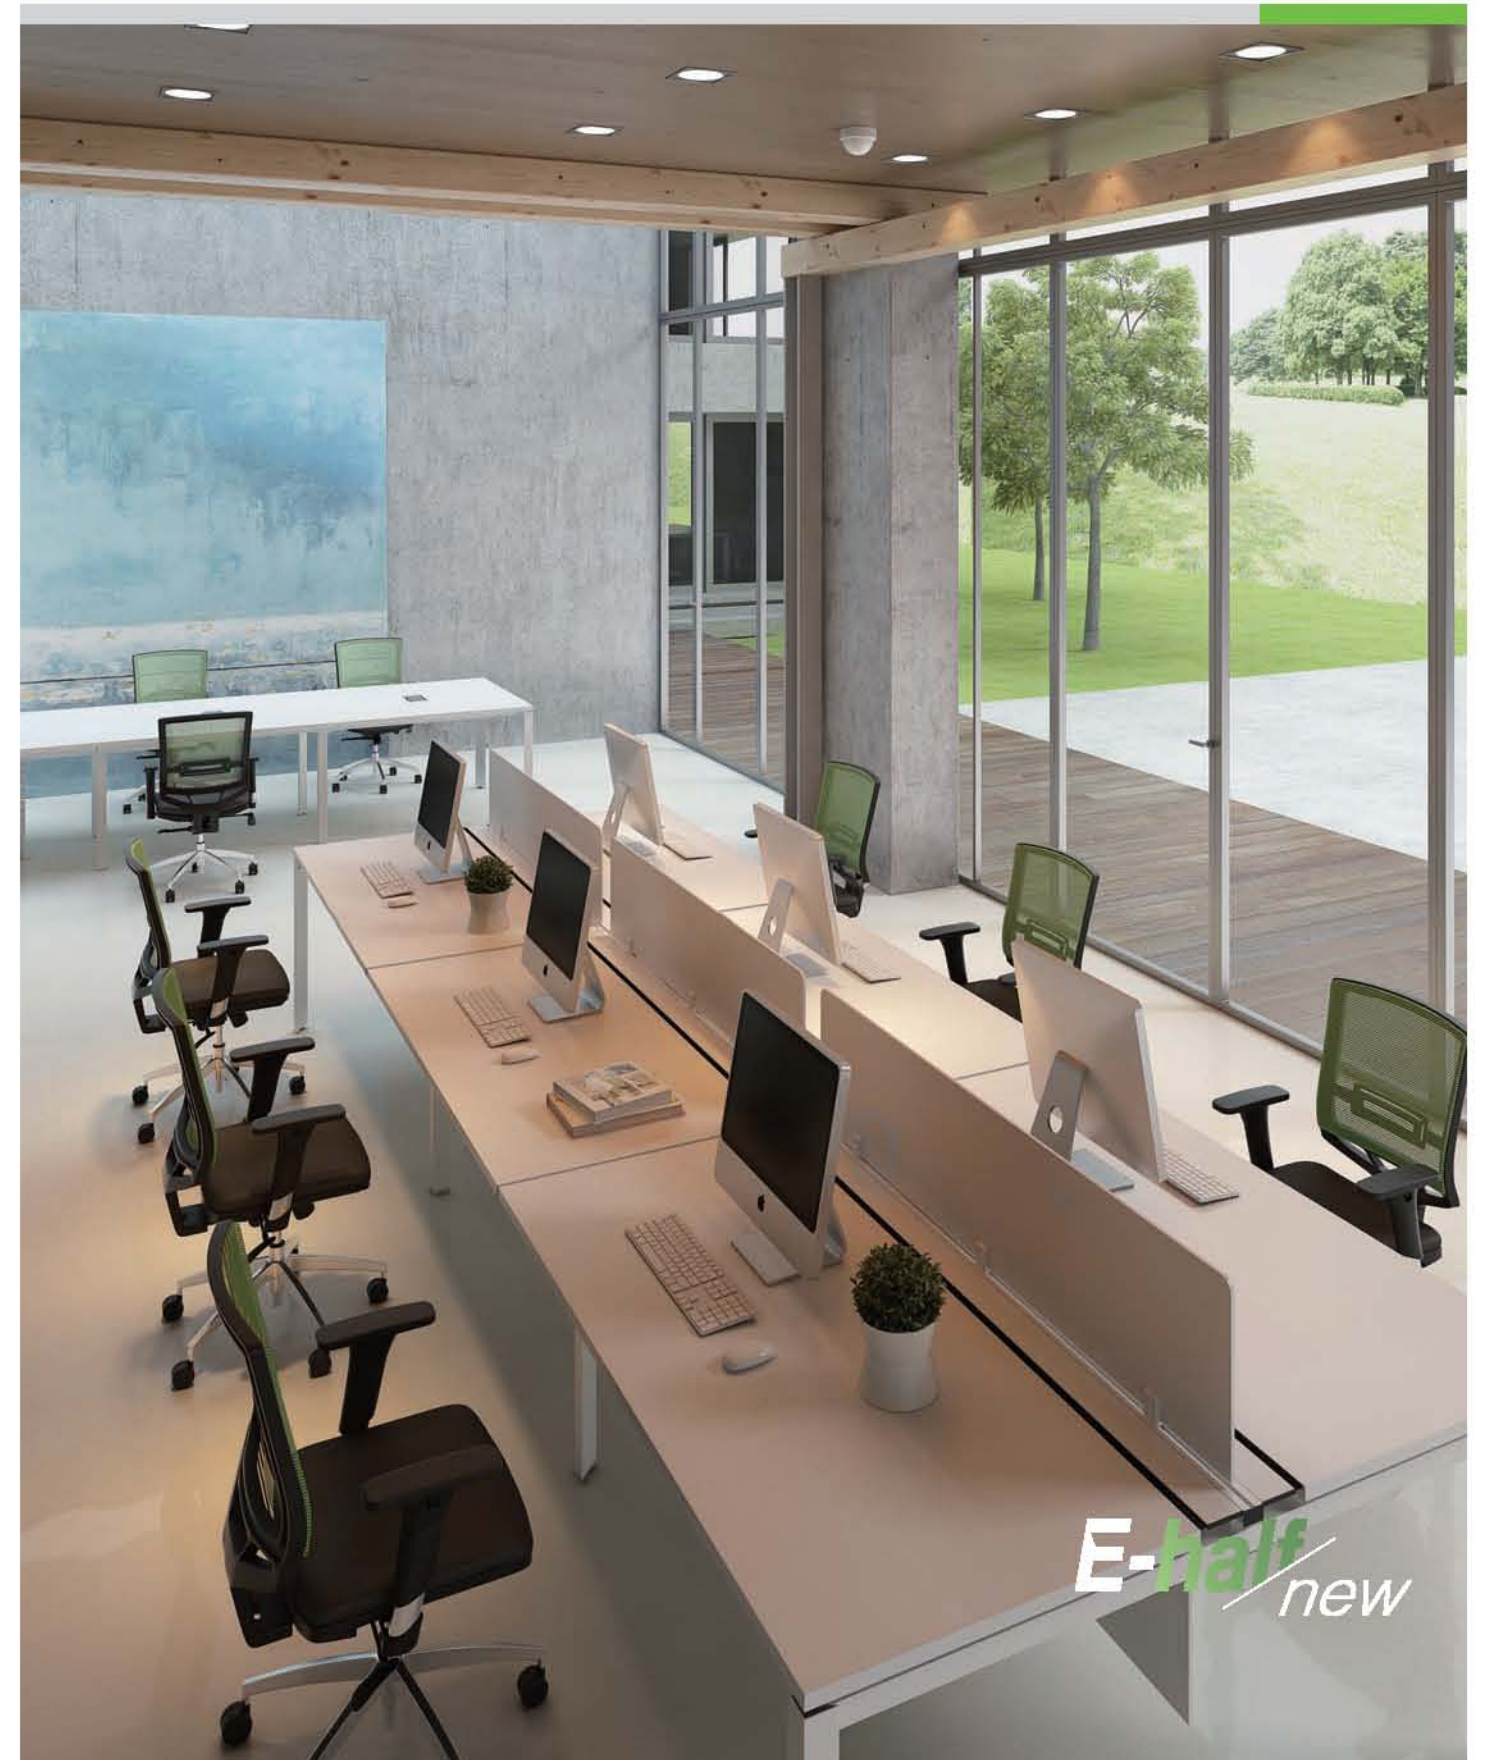

Sunon 圣奥

总部地址

中国·杭州市钱江新城市民街200号 圣奥中央商务大厦

Company Address

NO.200 Citizen Street, Sunon Central Mansion qianjiang CBD, Hangzhou, China

TEL: +86 571 88166666 +86 571 87171168 PC: 310020

萧山生产基地

中国·杭州市萧山经济技术开发区宁东路35号

Xiaoshan Production Base

NO.35 Ningdong Road, Xiaoshan Eco&Tec Zone, Hangzhou, China

TEL: +86 571 82833568 PC: 311200

海宁生产基地

中国·浙江省海宁市尖山新区安仁路6号

Haining Production Base

NO.6 Anren Road, Jianshan New Area, Haining, Zhejiang, China

TEL: +86 573 87800900 PC: 314415

www.isunon.com

服务热线: 4008 600 666