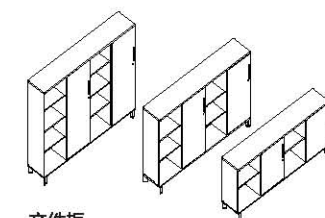

文件柜
DE96
2352(W)*437(D)*880(H)-
2352(W)*437(D)*1278(H)-
2352(W)*437(D)*1584(H)-

Accessories