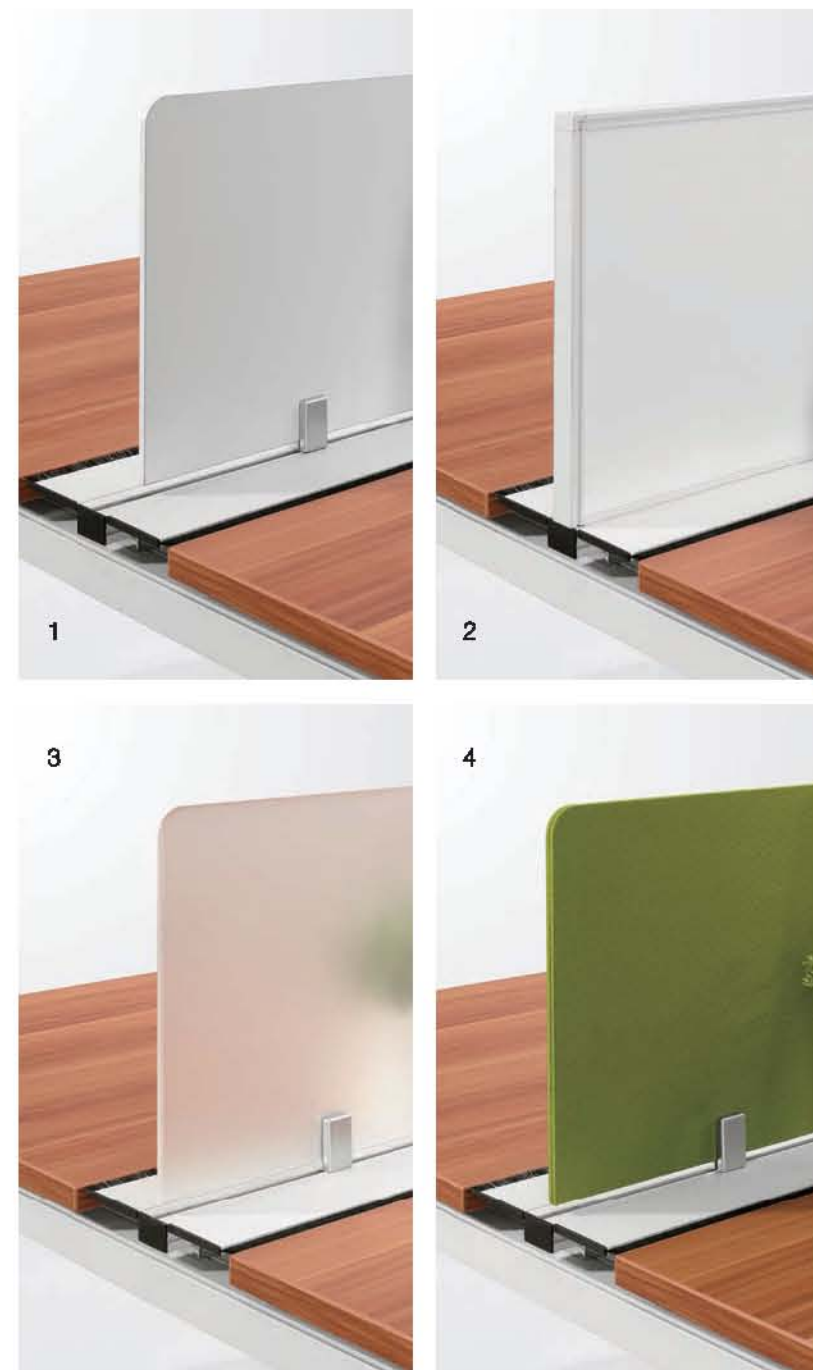

17

18

延续E-half的三棱造型桌腿和凌空桌面，保证办公环境的一致。有活动柜、固定柜等多种配置选择。

选配活动隔板，用于相邻员工位之间，既保证工作的私密性，也可区分组别。Triangular leg and suspending desktop, make the office much more harmonious. Mobile pedestal and fixed pedestal is for choice. The optional movable thin screen is used for the person sitting next to, not only making sure the privacy, but also distinguishing the group.

E-half NEW改变最大之处在于强大的屏风系统。通过整合市场欢迎度高的屏风，确保其与桌面接口的一致，让桌屏安装现场更便捷，用户选择更丰富。

The strong screen system is another feature for E-half NEW, with the universal height of screen from the market, easily assembling and abundant choice for material for users.

活动隔板  
Movable screen

多功能横梁  
Multi-functional hanging beam

- |          |                                     |
|----------|-------------------------------------|
| 1. 板式薄屏  | 1. Thin screen in melamine          |
| 2. 铝框屏   | 2. Screen with aluminum alloy frame |
| 3. 亚克力薄屏 | 3. Thin Screen in acrylic           |
| 4. 布艺薄屏  | 4. Thin screen with fabric finish   |