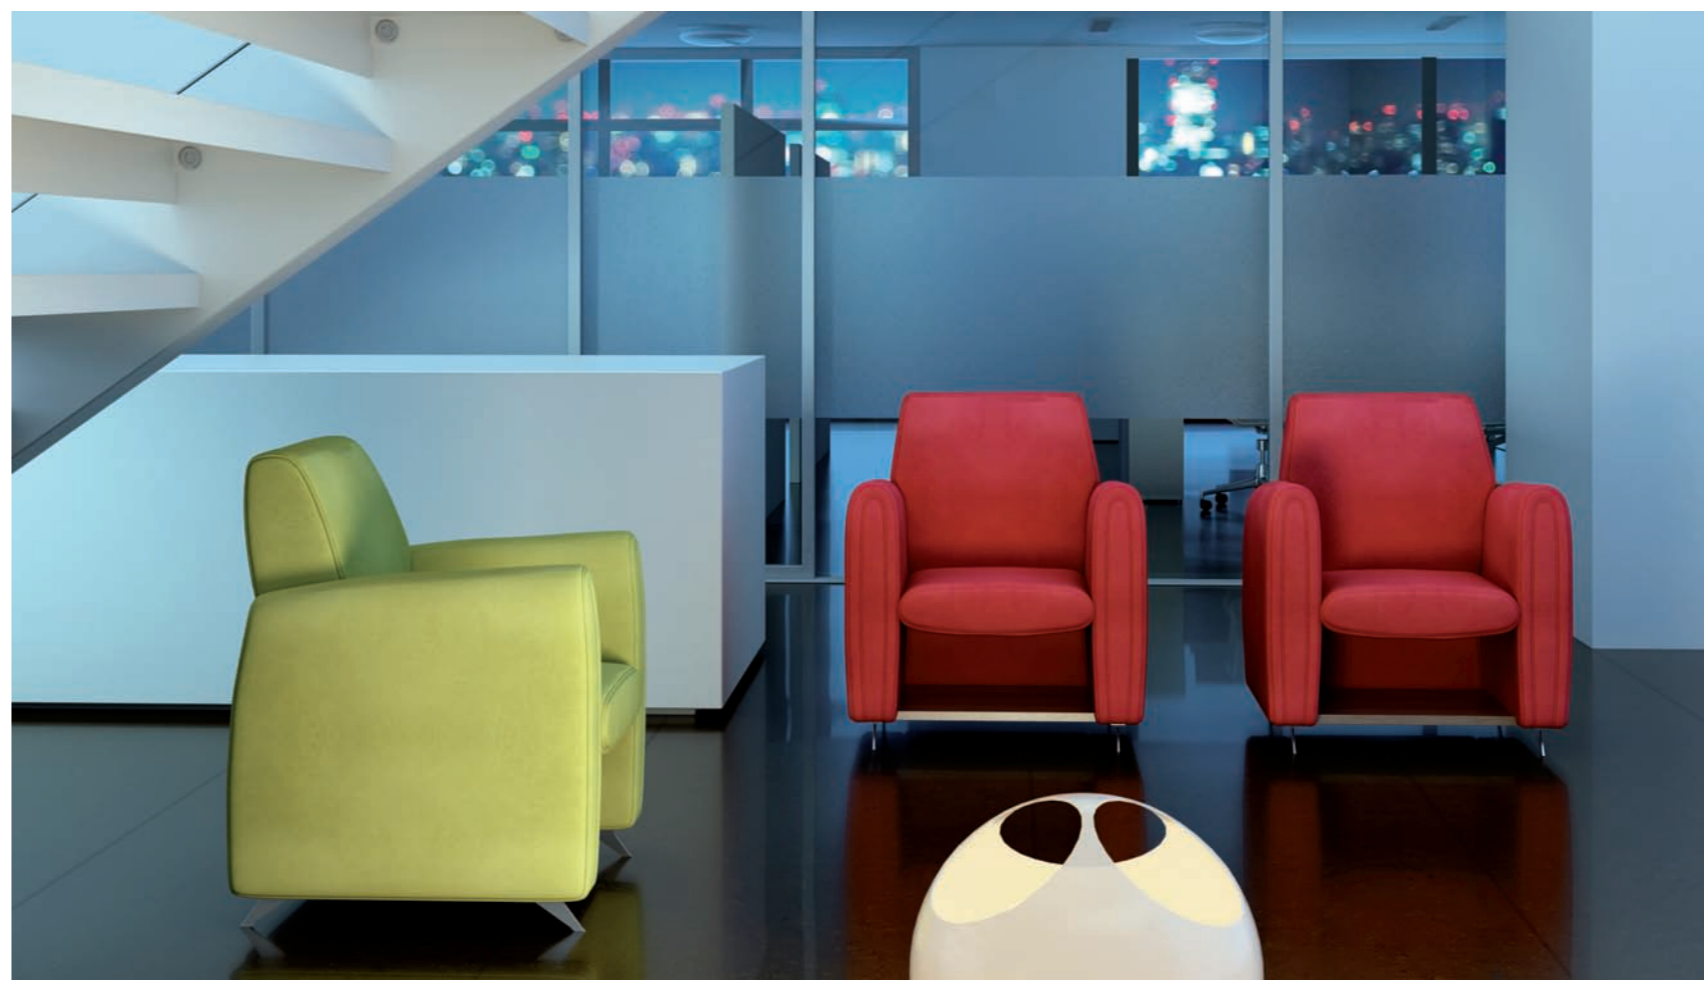

S317

Cuty 是圣奥“星”品单体沙发组合系列。它们专为灵动空间而设计，培训、洽谈、接待等多样空间都因它而出众。独特的外观造型和贴心的功能服务，为多元空间带来富于趣味的使用体验。

灵动线条 趣致典范

S317 是一款移动沙发，椅轮和金属脚的组合，让其能够随意移动或静置，方便培训、洽谈、接待等多种需求。可升降方形靠背搭配 U 型椅座，人性化设计带来贴心感受。

Cuty is a single sofa series of Sunon. It is specially designed for flexible space and makes training, negotiating, reception ones different. Unique design and intimate functional service takes interesting using experience for diversified space.

S317 is a movable sofa. The combination of rollers and metal legs makes it move casually or stand convenient for training, negotiating, reception request. Height adjustable square back, U shape seat and humanizing design takes close feeling.

1、翻转写字板，展开后，可放置茶杯、纸笔、文件等物品。
2、座下收纳：属于私人的收纳空间。

1.Flip-up writing board: when opens, it is able to be placed with tea cup, paper, pen, file,etc..
2. storage under seat: private storage space

饱满圆润 优雅座身

Cuty 是圣奥首款移动沙发系列，从造型到功能，都紧随行业和办公方式的新趋势。S318 选用符合欧美执行标准的东亚海绵，为用户带来舒适座感，更拥有丰富的材质和色彩供选择。

Cuty is the first movable sofa series of Sunon. Form design to function, it follows industry and work way new trend. S318 is with East Asia sponge meeting American and European executive standard.

1、翻转写字板：展开后，可放置茶杯、纸笔、文件等物品。
2、座下收纳：属于私人的收纳空间。

1 Flip-up writing board: when opens, it is able to be placed with tea cup, paper, pen, file,etc..
2 Storage under seat: private storage space

S318