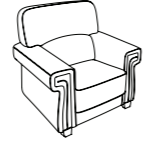

Single Seat Sofa

Artificial Leather with Waterborne Finishing/

Half Leather

Solid Wood Painted Frame

Standard Wood Color: W-15A

1080W*920D*960H*430

沙发座/扶手/后背 Seat Cushion/Arm Rest/Back Rest

雪尼尔 Chenille