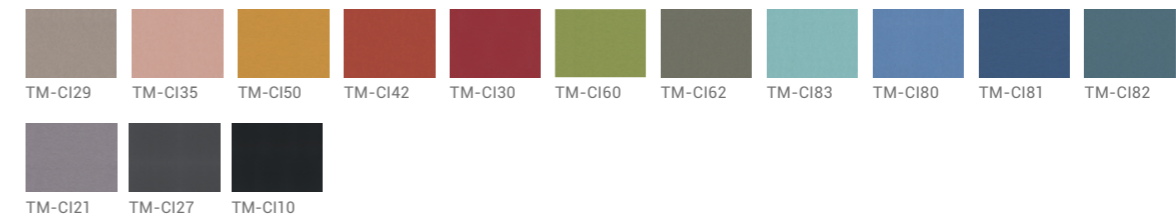

Given that products may be updated constantly, no further notice will be given in regard of changes in specification, and the real product shall be considered as final.