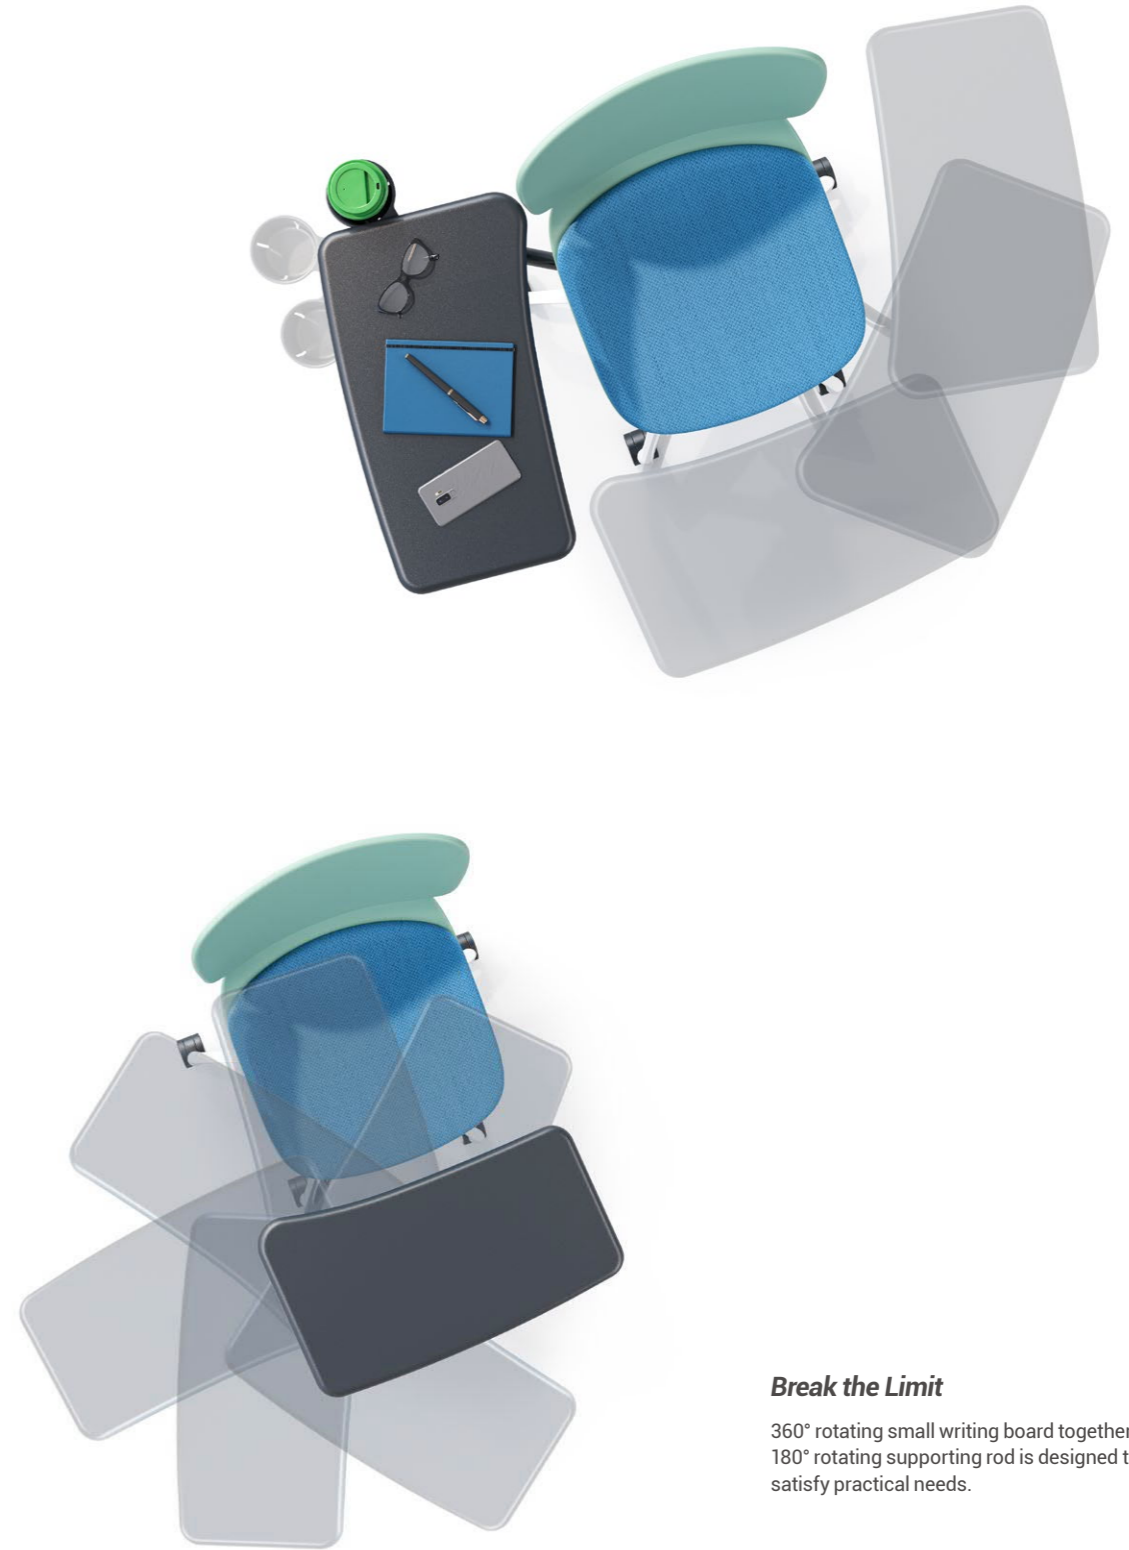

Break the Limit

360° rotating small writing board together with 180° rotating supporting rod is designed to satisfy practical needs.

A Quick-Change Artist

Model is configured with no-noise casters so that it can always respond to changes and provide a flexible solution.

Ideas for Better Neatness

Under-chair shelf can store bags and papers, allowing for easy and elegant decluttering.

Stand Up !

Model is designed with innovative base structures, which means the seating surface can be placed on the desk surface when you need to clean the floor.

Keep It Organized

Simplified leg design has a reserved statement of line that boasts broad application potential.

Chair back/leg optional colors

Seat cushion optional colors

Crosspieces for enhanced stability

Hidden screw cap

Leg ends increase friction

Alluring to the Eye

Vibrant colors help to spark emotional responses and light up your mood.

Specification

 CMD10GS W540*D510*H850(mm)	 CMD11GS W540*D510*H850(mm)	 CMD12GS W585*D510*H850(mm)	 CMD13GS W540*D480*H850(mm)	 CMD14MS W540*D480*H850(mm)
 CMD15GS W610*D490*H850(mm)	 CMD16GS W595*D490*H850(mm)	 CMD17GS W510*D495*H850(mm)	 CMD18GS W510*D495*H850(mm)	 CMD19GS W480*D510*H850(mm)
 CMD50GS W510*D510*H850(mm)	 CMD51GS W540*D480*H850(mm)	 CMD52BS W540*D480*H850(mm)	 CMD70GS W495*D495*H1140(mm)	 CMD71BS W540*D480*H1000(mm)
				
CMD30PJ W415*D420*H44(mm)				