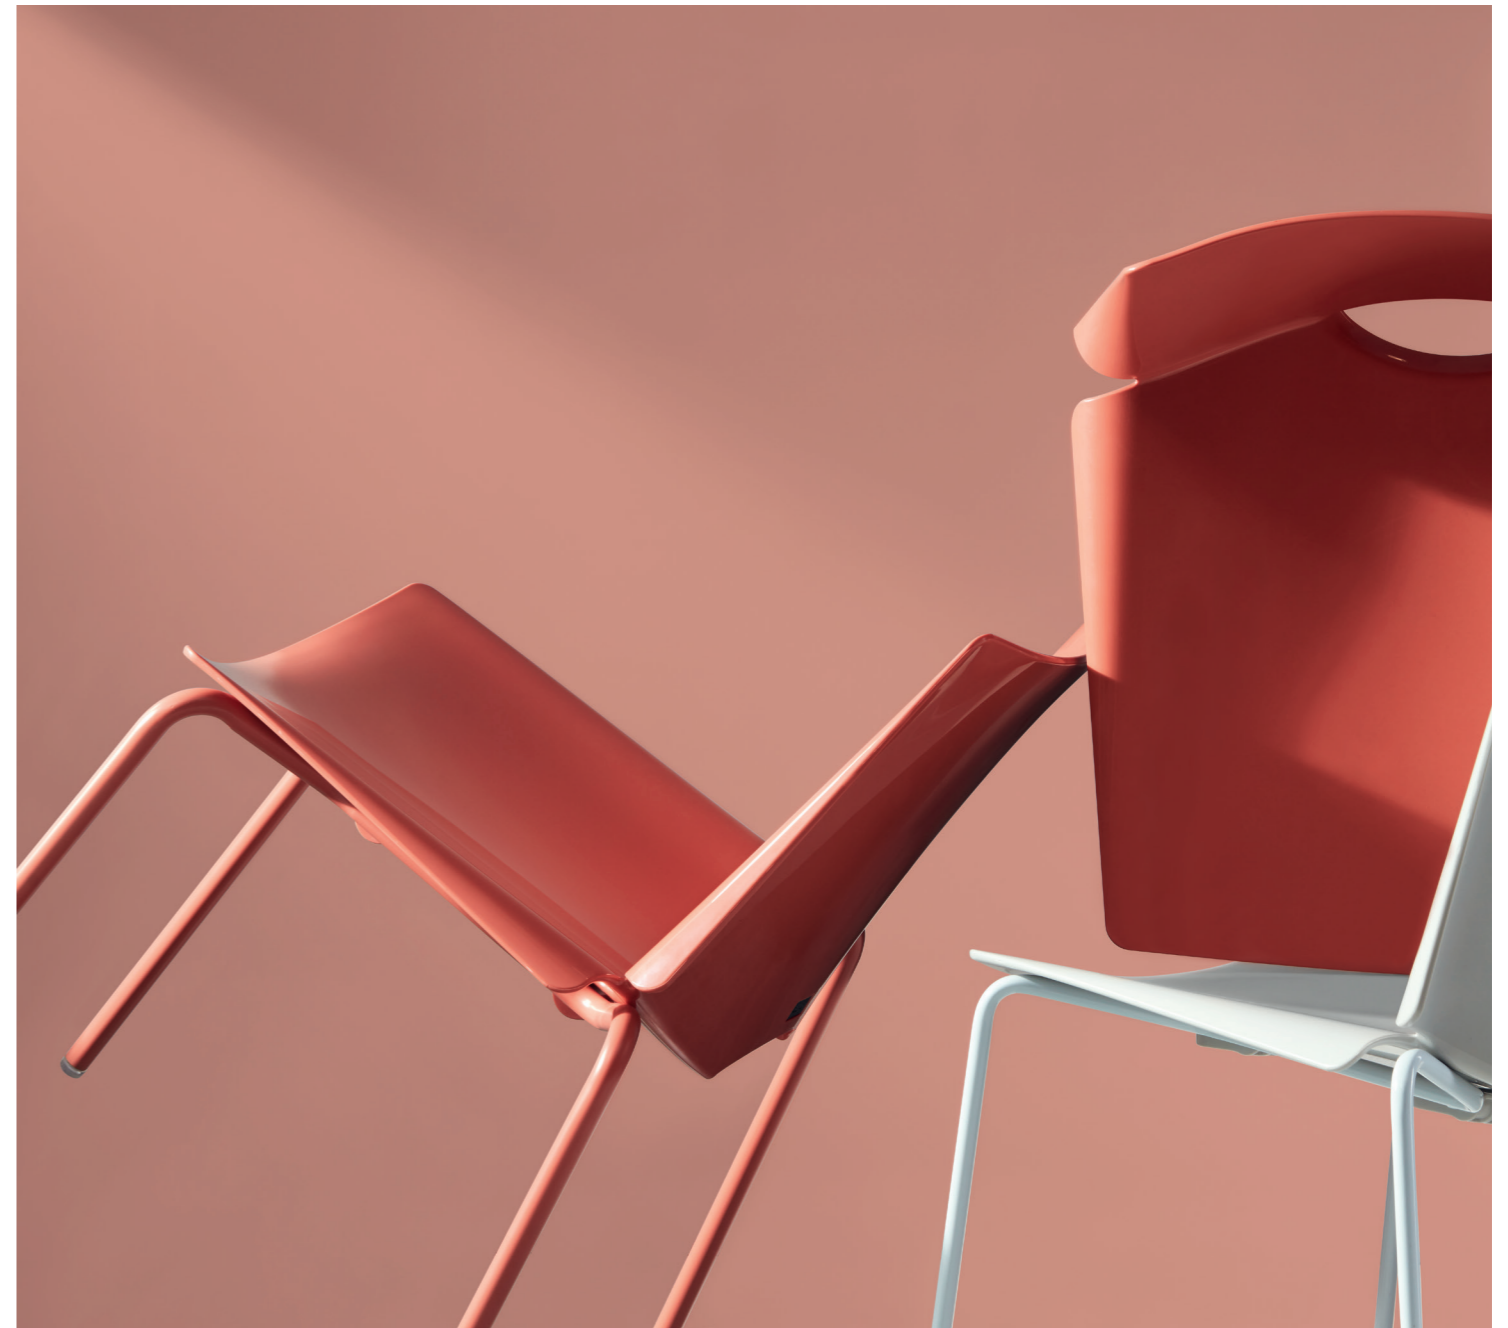

圣奥总部

中国·杭州市钱江新城市民街 200 号圣奥中央商务大厦

Headquarters

Sunon Central Business Building, No.200 Citizen Street,
Qianjiang CBD, Hangzhou, Zhejiang, China
TEL: +86 571 88166666 +86 571 87171168 PC: 310020

萧山生产基地

中国·杭州市萧山经济技术开发区宁东路 35 号

Xiaoshan Manufacturing Base

No.35 Ningdong Road, Xiaoshan Eco&Tech Zone, Hangzhou, Zhejiang, China
TEL: +86 571 82833568 PC: 311200

海宁生产基地

中国浙江省海宁市尖山新区安仁路 6 号

Haining Manufacturing Base

No.6 Anren Road, Jianshan New Area, Haining, Zhejiang, China
TEL: +86 573 87800900 PC: 314415

V1-201910P1-1000

BATMANN

巴特纳