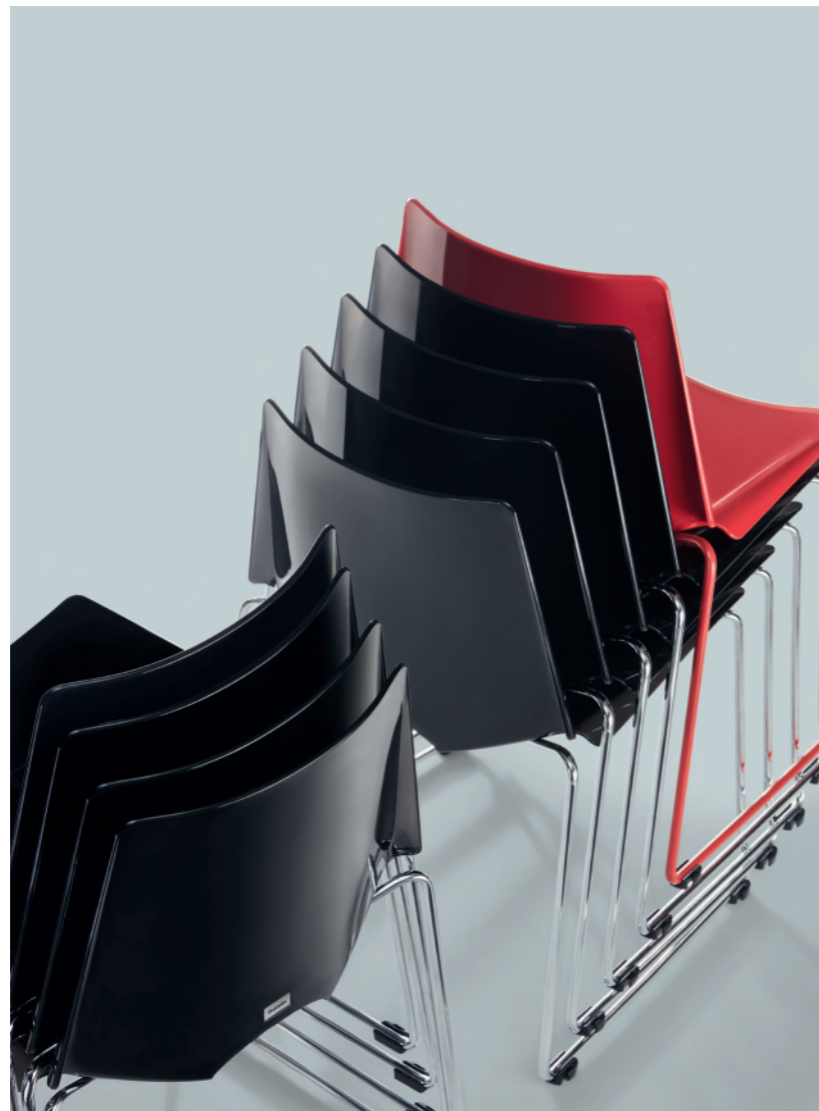

堆垛艺术 节省空间

空间利用最大化，
堆垛艺术正好。
可达 10 把椅子堆垛，
小推车搬运便捷。
说不定，
举手投足间增进友谊。

Master of Stacking, Art of Storage

To make use of space to the maximum,
stacking is the best way.
Up to 10 Batmann can be stacked together
and moved together easily with a trolley.
Maybe, maybe, doing this together is also
a good way to enhance your friendship.