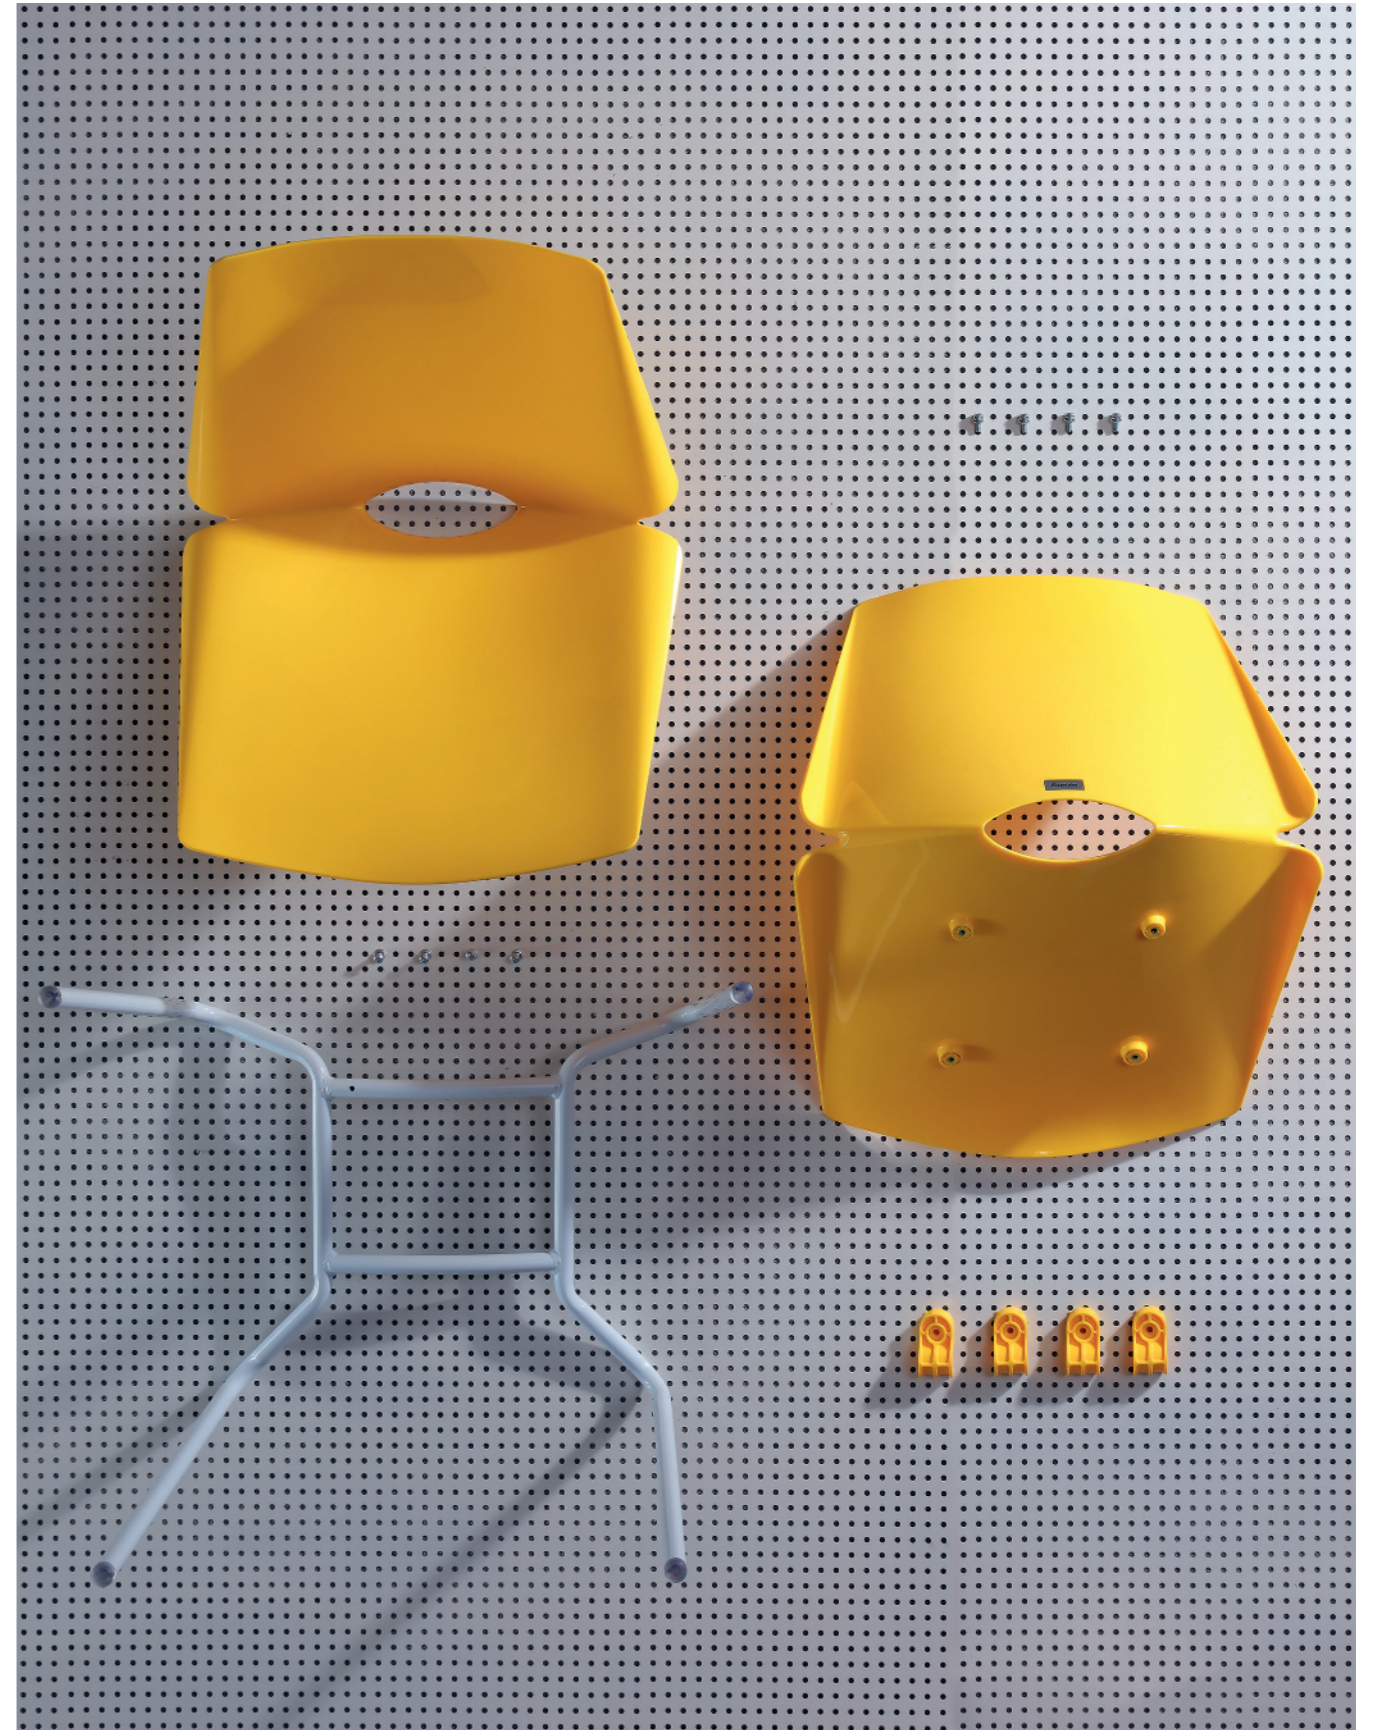

能透光的椅子 激发奇思妙想，  
影与色的交叠让思维开阔。  
采用久坐不变形的高光 PC 材质，  
16.5mm 厚度，挡不住光的穿透，  
更因高透光度应用于汽车装置，  
上色均匀透亮，赋予空间魔幻妙想。

Light transparent chair, mind inspiring.  
An artwork of light and colors, broadening your  
thoughts. Reflective PC material for the chair  
base is 16.5mm-thick, indeformable and durable,  
and is also widely used in automobile production.  
Coloring is uniform and bright, endowing the space  
with imaginary charm.

### 两种脚型 自由选择

195 钢管脚，金属至简主义。  
四点一面四叉脚，演绎干练，  
两线一面弓形脚，诠释沉稳。  
100kg 承重测验，安全放心。

### 2 Leg Types Available for Choice

195 steel leg, an expression of minimalism with metal.  
With four points in one plane, this four-forked base  
draws a picture of conciseness,  
With two lines in one plane, the cantilever base is a  
symbol of steadiness.  
With both passing the 100kg-load-bearing test, your  
safety is guaranteed.

### (Dis)assembling, Easy Peasy!

Smoothly shaped cambered back frame,  
shining with a flow of light;  
Loft-style steel feet, concise and light;  
Four-screw fastening, taking only three minutes  
to put together!