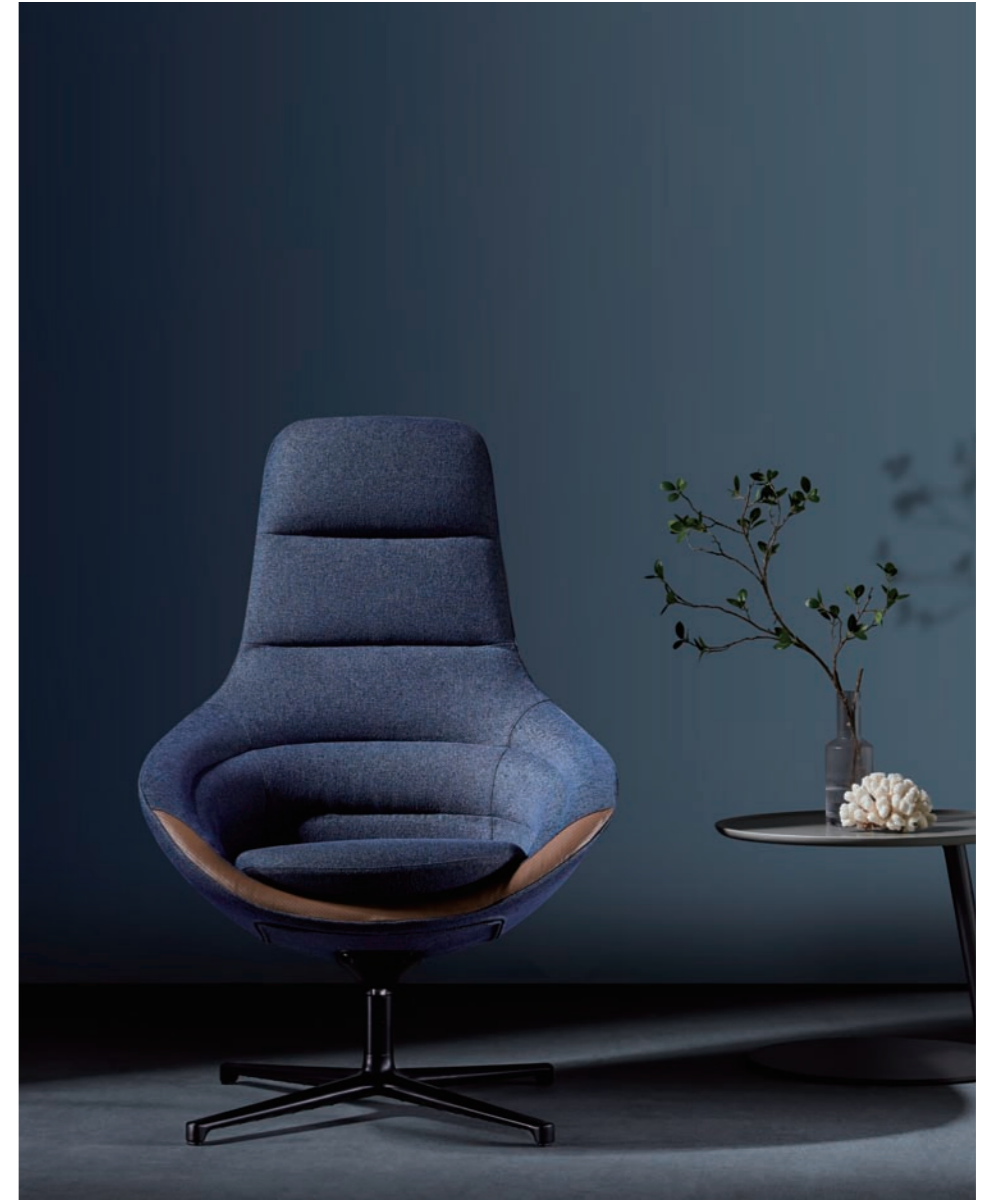

# D3

"PRESENT  
AN  
EXTRAORDINARY  
TASTE"

海螺，能游走于大海岛屿间，亦能生存于搁浅的海滩，与鱼儿相伴，游来游往。雕刻般螺旋外壳，层层螺旋，富有科学、艺术美感。

D3 lounge chair, with its shape inspired by free-swimming conches, brings artistic atmosphere to your spaces.

### 呵护岛 -D3 沙发

城市落日余晖，映照写字楼宇，灯光斜影，三、五人激情澎湃谈论着时尚风格走向，或端坐，或斜卧，轻松肆意。设计师灵感自海螺天然螺纹，层层线条回旋向上，借以大海精灵的创意传递办公空间的生机活力，延展空间无尽联想；座型环抱式设计，犹如袋鼠麻麻怀抱般温暖包裹着你的身体，释放压力呵护倍增。

### Caring Island—D3 sofa set

The whorl pattern is the featured design element of D3 lounge chairs, which represents the idea of liveliness and vitality we wish to bring to offices. Space characters as it enriches, sitting experience on the lounge chair is also improved. You may invite friends and partners to have free-topic talks here with relaxed gestures. Physical comfort helps release imagination and creativity.

### 轻奢高背款 奢办公

高层会晤，谈笑风生间周旋有谋，淡雅的轻奢，展现一种不夸张的时尚，身份形象进退有度。高耸挺拔的外形，螺旋层序有致，领导人养精蓄锐的好选择。