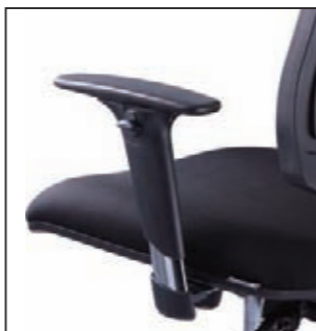

## To meet the demands in different work environment

遵循人体工学原理设计的坐垫、腰靠、头靠等元素，在 Loop 座椅这里寻到最默契的归属。

You'll find the sense of belonging from Loop, as the seat cushion, back cushion and head rest are followed up ergonomic design.

Loop 系列包含高背主管椅、中背职员椅以及弯管会议椅，适应不同工作场合的使用需求；各种可选面饰颜色及配件，让座椅与办公空间的设计完美贴合。

Loop series includes high-back chair, medium-back chair and meeting chair, will meet the demands in different work environment.

Variety of fabric color and fittings, try to make the unite of chair and office perfectly.

富于弹性的镂空塑胶后背，加上内衬的麻绒靠垫，透气性及舒适度良好。  
The full flexible hollow plastic back with fabric cushion, which make the gas permeability and comfortability be good.

高度可调式扶手  
Height adjustable armrest.

抛光五星脚  
Polish five-start base