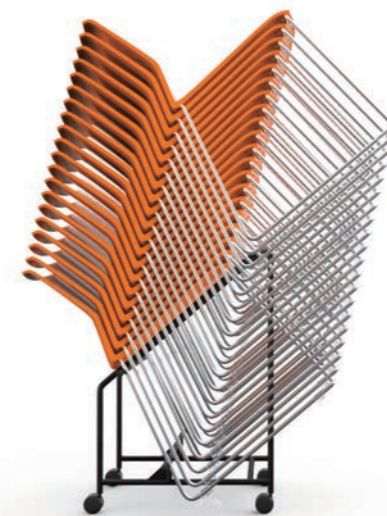

Put

Good environment and comfortable experience is the insurance for sparkling conversation. The stackable function of Magna chair helps the effective utilization of space, meeting all kinds of need for different environment. New environmental protection material not only easy for cleaning, but also recyclable, which helps environmental protection.