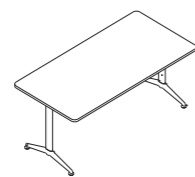

写字板承重20kg
Writing pad max load bearing 20kg

一椅多用 创新功能

即使没有培训桌，只需要选配一块可旋转写字板，便可轻松放置培训资料，尽享井然有序的“轻”培训时代。

Innovative feature, one chair for multi-application.

Even if no training desk is available by your side, a selective rotary board can easily satisfy your need to place files. The era of light training hereafter starts.

Welss 系列

演讲台
Rostrum
W580*D520*H1100

移动白板
Moveable White Board
W1300*D690*H1850

移动白板
Moveable White Board
W1500*D690*H1850

移动白板纸夹
Paper Clip For Moveable White Board
W60*D46*H38

移动白板笔托
Pen Holder For Moveable White Board
W180*D63*H80

移动式培训桌 (可翻转)
Moveable Training Desk
W1500*D700*H750
W1600*D800*H750
W1800*D900*H750

固定式培训桌 (不可翻转)
Fixed Training Desk
W1500*D700*H750
W1600*D800*H750
W1800*D900*H750

附件 Accessories

台面拼接件 DMPJ02
Desk Top Connector
W164*D50*H16.4