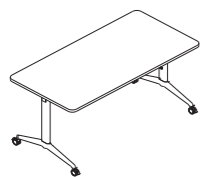

写字板承重20kg
Writing pad max load bearing 20kg

一椅多用 创新功能

即使没有培训桌，只需要选配一块可旋转写字板，便可轻松放置培训资料，尽享井然有序的“轻”培训时代。

Innovative feature, one chair for multi-application.

Even if no training desk is available by your side, a selective rotary board can easily satisfy your need to place files. The era of light training hereafter starts.

Welss 系列

演讲台
Rostrum
W580*D520*H1100

移动白板
Moveable White Board
W1300*D690*H1850

移动白板
Moveable White Board
W1500*D690*H1850

移动白板纸夹
Paper Clip For Moveable White Board
W60*D46*H38

移动白板笔托
Pen Holder For Moveable White Board
W180*D63*H80

移动式培训桌 (可翻转)
Moveable Training Desk
W1500*D700*H750
W1600*D800*H750
W1800*D900*H750

固定式培训桌 (不可翻转)
Fixed Training Desk
W1500*D700*H750
W1600*D800*H750
W1800*D900*H750

附件 Accessories

台面拼接件 DMPJ02
Desk Top Connector
W164*D50*H16.4