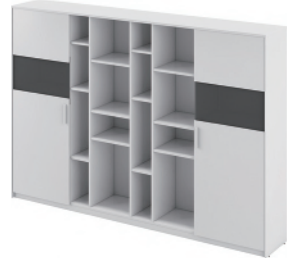

V1-201809P1-3000

M CABINET
M 型文件柜

精简式密码锁，三步设密，手动钥匙，防止忘记密码，私人物品收纳首选。中间一层，10种颜色可选，打破单一，点亮空间氛围。

The coded locks have simple mechanism, setting a password only needs three steps. Further equipped with a key in case of forgetting the password, it is your first choice for private storage. With free selection of 10 colors, the middle layer can be customized to lighten the space.

密码锁柜，私人收纳空间
Coded lock cabinet strengthens your privacy

DG97-2
W796*D400*H1956(mm)

DG97A-2
W389*D379*H1956(mm)

DG98-2
W796*D400*H1956(mm)

DG98A-2
W783*D379*H1956(mm)

DG51-2
W2016*D400*H1668(mm)

DG52-2
W2414*D400*H1668(mm)

DG61-2
W816*D400*H808(mm)

DG79-2
W1412*D400*H750(mm)

DG78-2
W1212*D400*H750(mm)

DG4L/R
W800*D400*H450(mm)

DG88-2
W1200*D400*H1202(mm)

DG89-2
W1200*D400*H1202(mm)

DG11-2
W2400*D1200*H1100(mm)

DG11-2
W1800*D800*H1100(mm)
W1600*D800*H1100(mm)