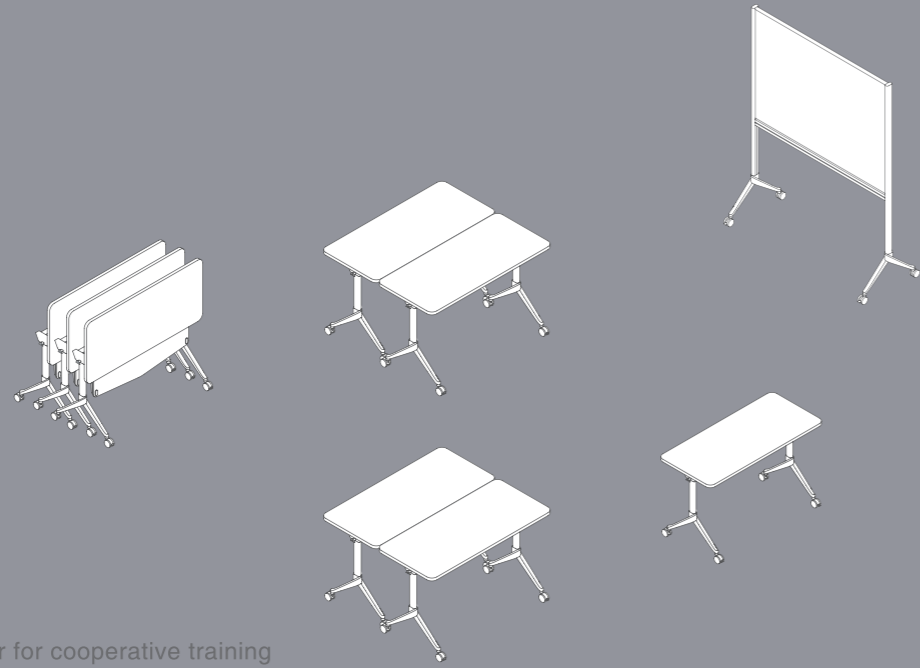

Efficiency always takes the first priority when it comes to staff training. Mandic collects desks, cabinets, and white boards for efficient learning. The feet design takes inspiration from elegant ballet dancers and the chair is easy to move with omni-directional castors. Mandic tables can be easily folded and stacked, saving more room for different training lessons.

即用即走，拼桌互动学习

Come and Go at Your Will, Suitable for Interactive Learning

激烈讨论中，快速成长。推过来、或走过去加入，脚轮5mm高低调节，保证拼桌时桌面平整。或4人，或8人，随意组合，小空间培训的好选择。

Begin your training with the Mandic system, and motivate yourself to become a fast learner in heated discussion. You could pull the table over, or go towards the group and join them. The castors are flexible in height within the range of 5mm to maintain table stability. Suitable for groups of four to eight members, Mandic is a smart choice for small-space training.

中间开关，轻力翻转 90°，革新传统双手伸臂操作。  
挡板联动，保持时刻美观，卡位直线堆叠，不浪费空间。

The innovative design of the foldable desktop with a switch in the middle edge allows you to turn it by 90° using only one hand. The modesty panel moves with the desktop to maintain its all-time beauty. Mandic could be stacked tightly in straight lines to save more space.