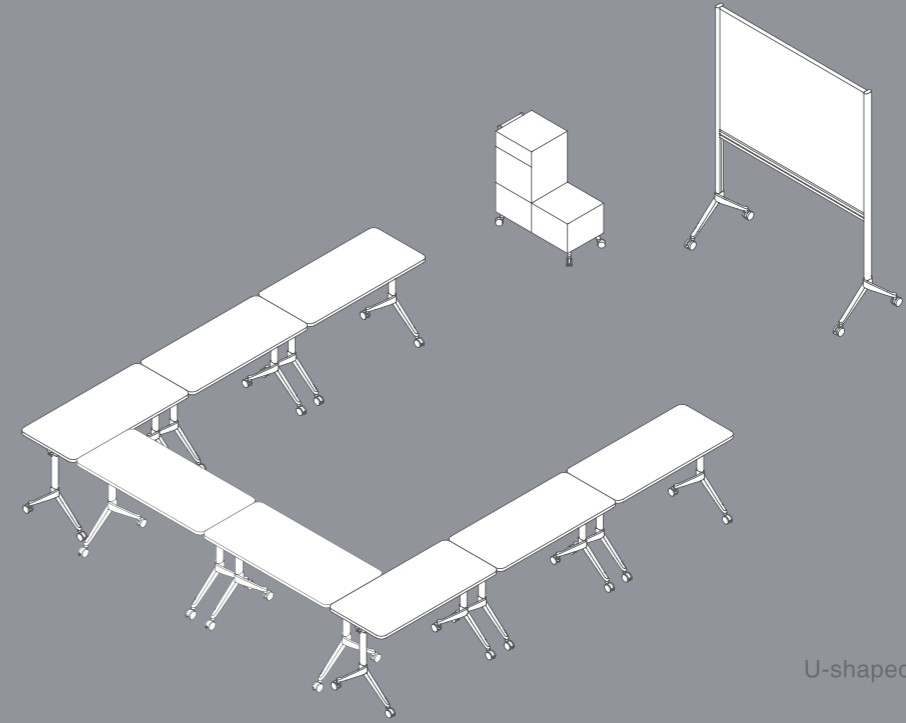

U字形 核心培训
U-shaped arrangement for core training