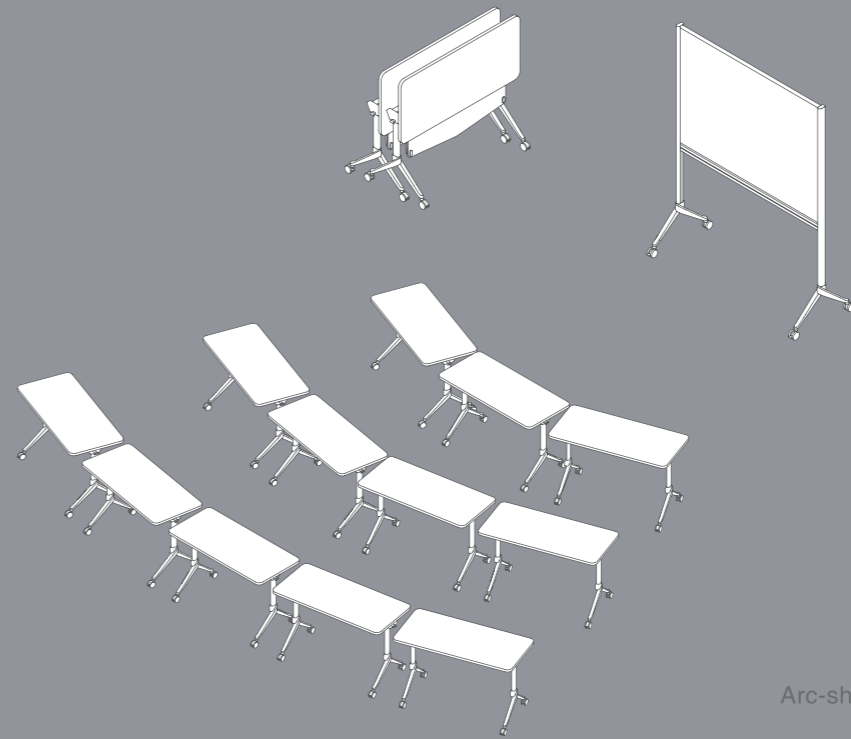

Efficiency always takes the first priority when it comes to staff training. Mandic collects desks, cabinets, and white boards for efficient learning. The feet design takes inspiration from elegant ballet dancers and the chair is easy to move with omni-directional castors. Mandic tables can be easily folded and stacked, saving more room for different training lessons.

两桌拼 合作培训  
Two tables piecing together for cooperative training

U字形 核心培训  
U-shaped arrangement for core training

一字形 专业培训  
Linear arrangement for professional training

弧形 大众培训  
Arc-shaped arrangement for massive training

即用即走，拼桌互动学习

Come and Go at Your Will, Suitable for Interactive Learning

激烈讨论中，快速成长。推过来、或走过去加入，脚轮5mm高低调节，保证拼桌时桌面平整。或4人，或8人，随意组合，小空间培训的好选择。

Begin your training with the Mandic system, and motivate yourself to become a fast learner in heated discussion. You could pull the table over, or go towards the group and join them. The castors are flexible in height within the range of 5mm to maintain table stability. Suitable for groups of four to eight members, Mandic is a smart choice for small-space training.

中间开关，轻力翻转 90°，革新传统双手伸臂操作。  
挡板联动，保持时刻美观，卡位直线堆叠，不浪费空间。

The innovative design of the foldable desktop with a switch in the middle edge allows you to turn it by 90° using only one hand. The modesty panel moves with the desktop to maintain its all-time beauty. Mandic could be stacked tightly in straight lines to save more space.