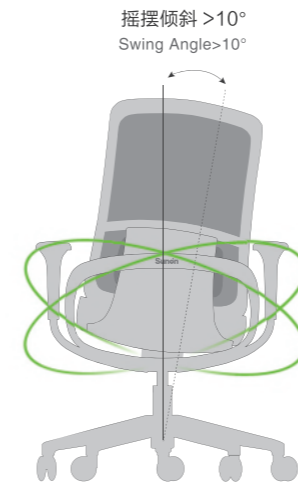

荣获意大利 A' Design Award 金奖
Winner of Gold A' Design Award

Hip Chair, 一把会跳舞的椅子, 摇摆你的身体!

Hip Chair can dance! Just move your body.

精于心 酷于形
Superb in Shape, Exquisite at Heart

ADC12 铝合金支架，铸就它刚劲体魄；
 流畅而灵动的曲线，贯穿座椅每个细节；
 上窄下宽的背框造型，与头枕线条呼应；
 蝴蝶造型腰托，紧密贴合腰部曲线，美观又实用；
 斜切工艺扶手 + 三解面切边五星脚，透露匠心细节。

ADC12 aluminum alloy structure builds up a tough body while smooth curves are flowing through every detail. The trapezoid back frame echoes with the lines in headrest and the beautiful butterfly-shaped lumbar support perfectly and practically fits the curve of human body. Other exquisite details such as beveled armrest and polished aluminum alloy five-star base best illustrate the industrial craftsmanship in it.

想嗨？就嗨呗！

Hip, hip, hooray!
Hip Hip-Chair!

自由，是灵感的源；
运动，是工作的常态；
一把跟得上身体节奏的座椅，
可实现左右 >10° 动态摇摆，
让腰背跟随座椅一起，嗨起来！

You might have never noticed how constantly your sitting mode is changing. That is the freedom and dynamics one needs in work for immediate, personalized comfort. Hip-chair, with minimal swing angle of 10 degree in both left and right sides, guarantees instant response to your body, movement and posture.