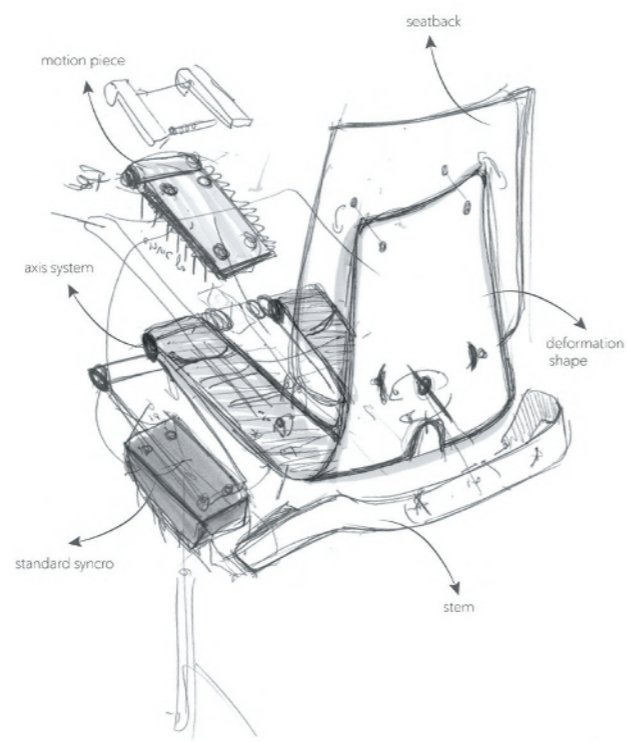

“如果说，美感与实用是设计永恒的主题，那么创新就是架在这之间的桥梁。”

“If we say that beauty and practicability is the eternal theme of design, innovation is the bridge between them.”

Alegre Design 设计工作室，在国际享有高知名度，超过 15 年的丰富设计经验，曾多次赢得国际大奖。2016 年，圣奥力邀工作室 Andres Baldovi 先生担纲，耗时两年，将科技与设计完美结合，潜心打造一把极富创新并引领办公潮流的运动座椅。

Alegre Design is a world-renowned design studio with various international design awards and 15 plus years of experience in design. In 2016, upon the invitation of Sunon, Mr. Andres Baldovi of Alegre initiated a cooperative project aiming to create a dynamic office chair. After 2 years of dedicated work, here comes this innovative and trendsetting Hip Chair, a chair integrating art with technology.