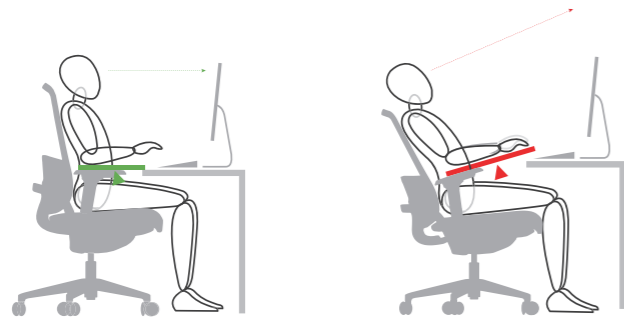

支持更广泛的坐姿

Sit in Whatever Position You Like

4D 扶手设计，可实现升降、前后、左右多维度调节，有力支撑肘部，减缓长期低头使用电子设备带来的肩颈酸痛。

The 4D armrest could get adjusted in multiple dimensions such as height, depth and direction, and provides firm support to your arms, which helps ease the pain in your neck and shoulders caused by continuous use of electronic equipment with your head down.

高低升降，升降范围 60mm
Height adjustable within the range of 60mm

左右旋转 20°
Rotatable to left and right up to 20°

前后调节 35mm
Movable to back and forth within the range of 35mm

左右调节 10mm
Adjustable to left and right with in the range of 10mm

一把座椅 多重体验

One Chair, Multiple Experiences

一天之中，于手机、平板、电脑之间频繁切换，
坐姿伴随办公模式不断变化。
嗨呗结合人体生理结构进行设计，
无论正襟危坐、惬意倚靠，还是交流协作，
流畅的曲线与脊椎弧度保持一致，
让您一天的工作得心应手！

You sitting position changes as you shift among
smart phone, table device and computer screen;
meanwhile, your spinal curve varies when you
adjust from sitting up straight, leaning against the
back to communicating over a desk. In any of these
circumstances, the smooth curve of Hip chair's
backrest constantly and always conforms to your
spine, ensuring a day of balance and comfort.

90°，还原专注办公模式；
90°，for working concentratedly;

120°，解放身心，调至最佳姿势。
120°，for adjusting to a relaxed state.

隐形开关 便捷操作

Invisible Switch, Easy to Operate

嗨呗特设线控式调节机构，将调节按钮巧妙地结合到外观中，轻轻拉动，即可实现不同坐深、高度、倾仰角度一系列操作。

The special adjust-by-wire mechanism in Hip Chair tactfully integrates the adjusting button to its appearance so that the adjustment of seat depth, height and tilting angle could be realized with one simple stretch.