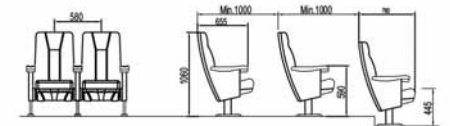

西溪印象城

Theater

Chair 影院椅

武汉光谷影城

Theater Chair 影院椅

HK-1205

HK-1212

Theater Chair 影院椅

HK-1213

HK-1218

HK-1219

Theater Chair 影院椅

HK-1216

HK-1217

HK-1215

HK-1214

Theater Chair 影院椅

HK-1013

情侣卡座

HK-1012

HK-1208

HK-1201