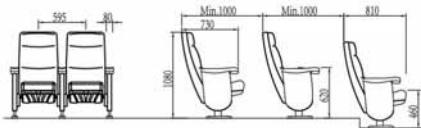

西溪印象城

Theater

Chair 影院椅

武汉光谷影城

Theater Chair 影院椅

HK-1205

HK-1212

Theater Chair 影院椅

HK-1213

HK-1218

HK-1219

Theater Chair 影院椅

HK-1216

HK-1217

HK-1215

HK-1214