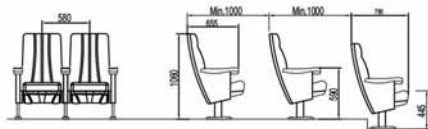

西溪印象城

Theater

Chair 影院椅

武汉光谷影城

Theater Chair 影院椅

HK-1205

HK-1212

Theater Chair 影院椅

HK-1213

HK-1218

HK-1219

Theater Chair 影院椅

HK-1216

HK-1217

HK-1215

HK-1214

Theater Chair 影院椅

HK-1013

情侣卡座

HK-1012

HK-1208

HK-1201