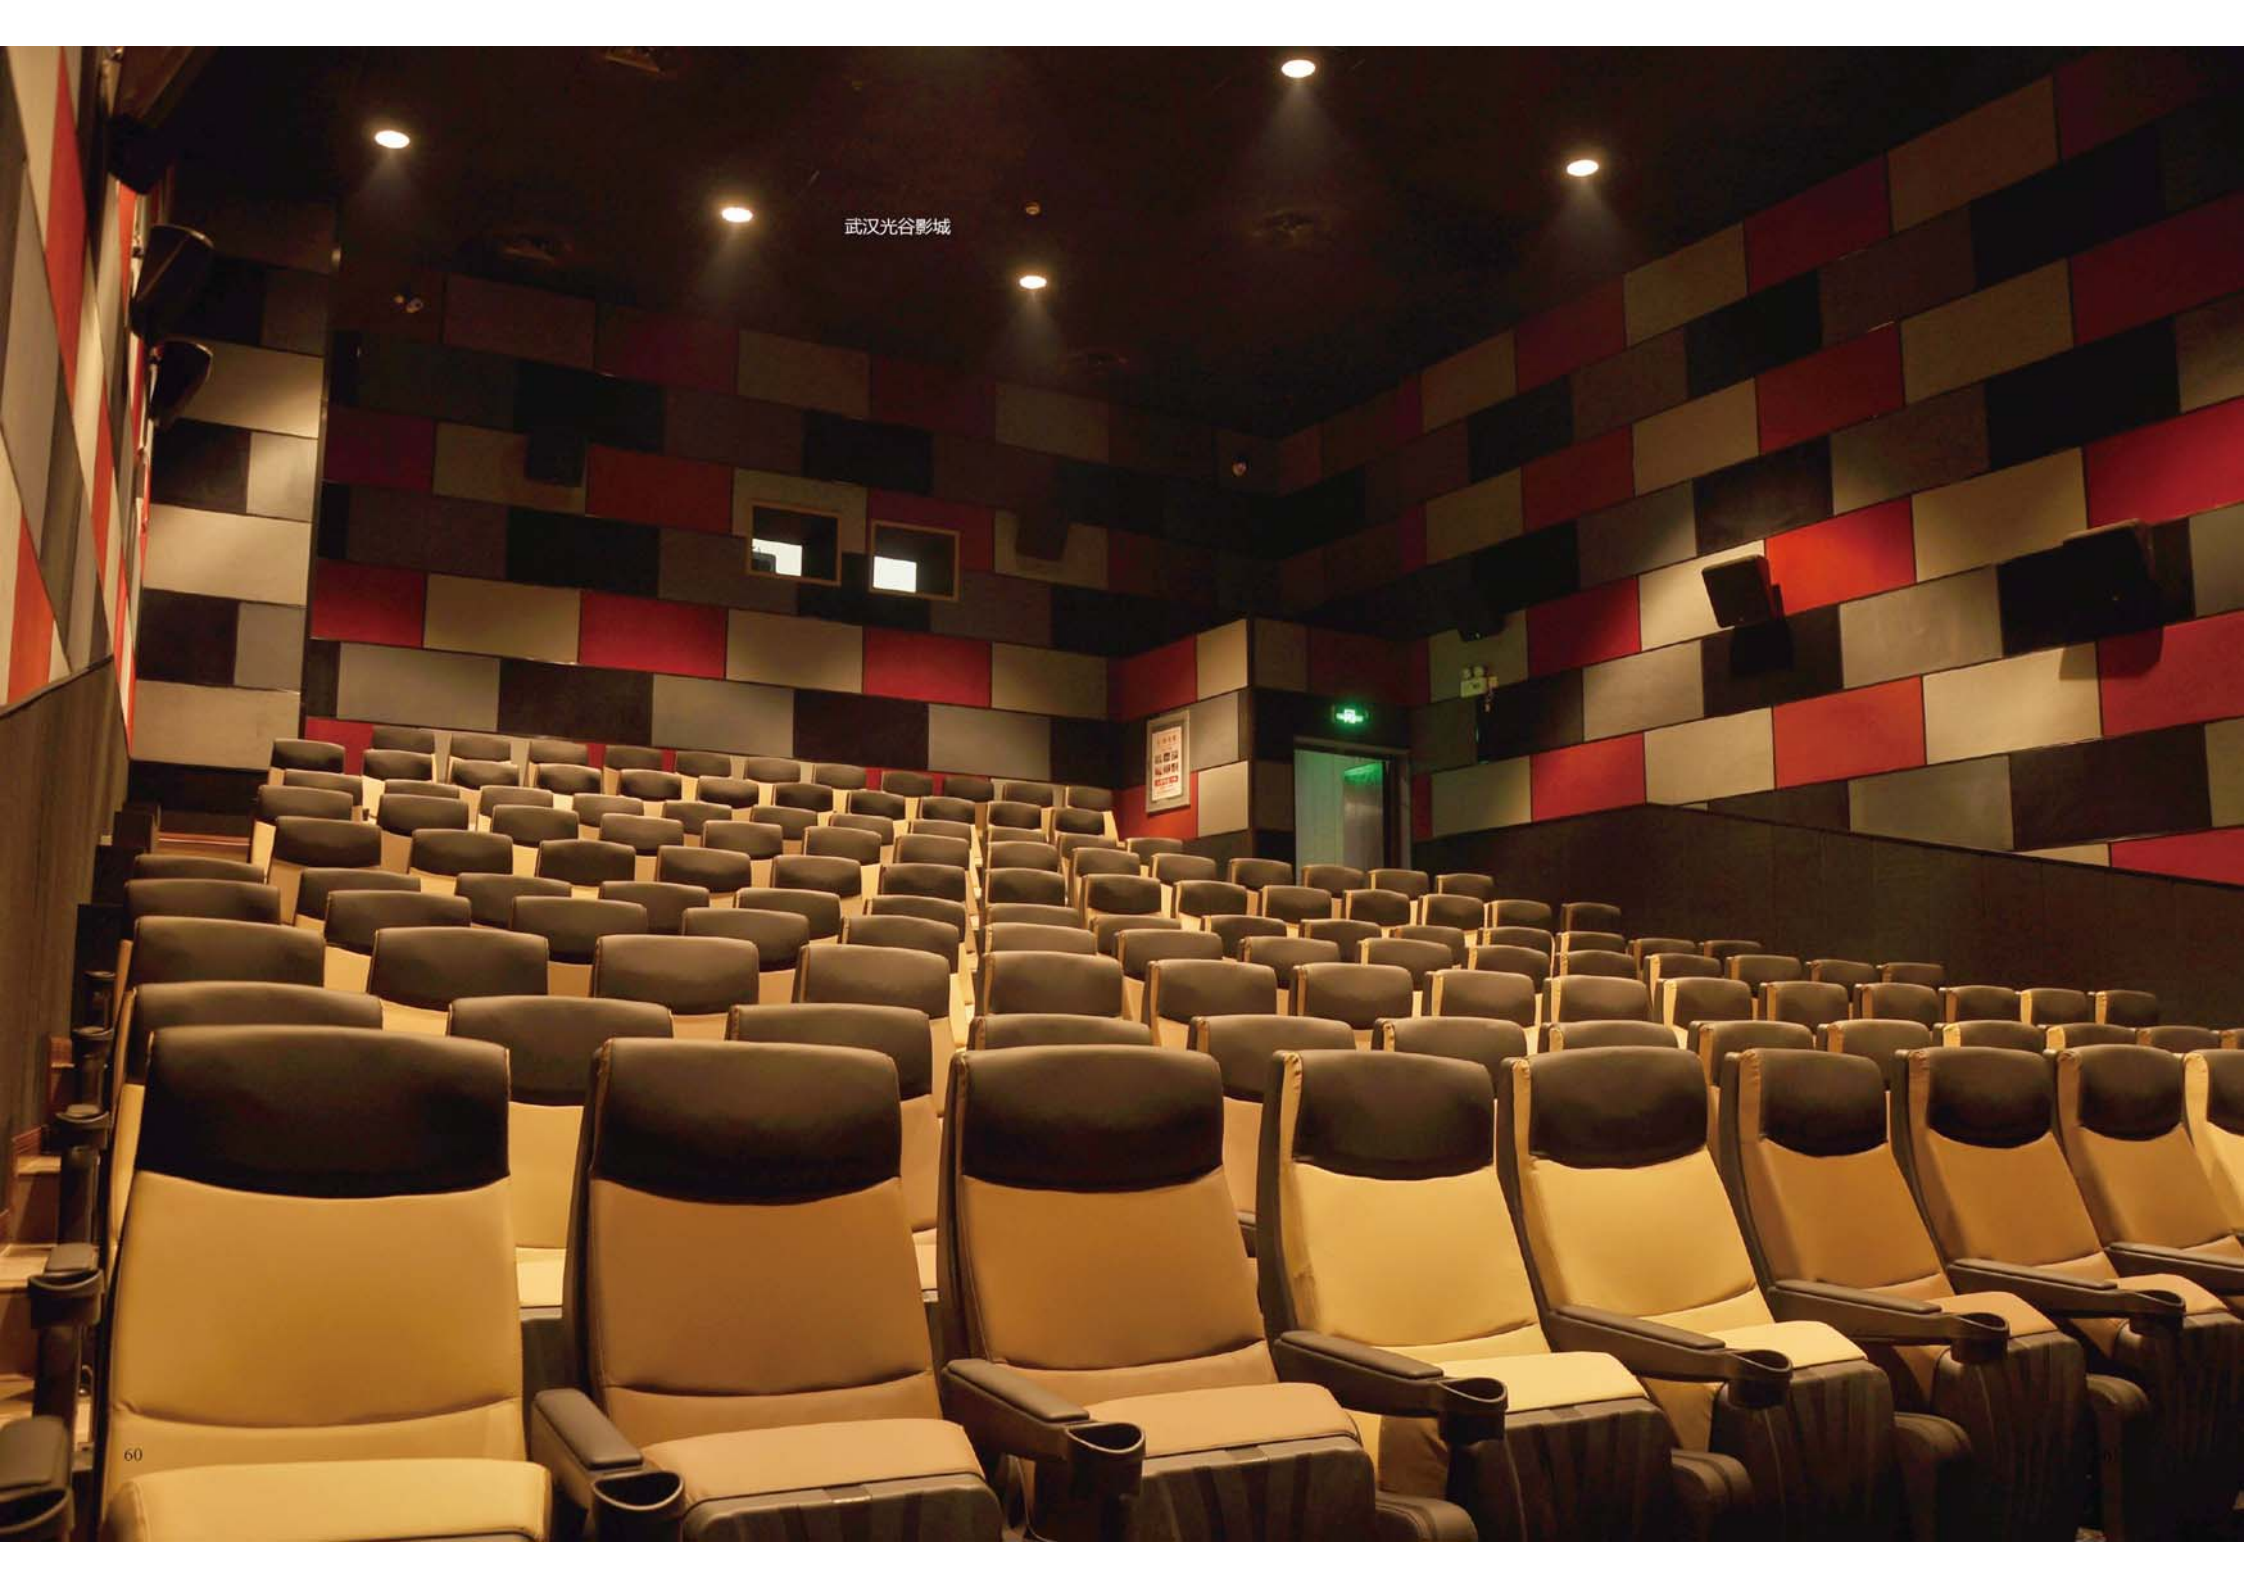

西溪印象城

Theater

Chair 影院椅

武汉光谷影城

Theater Chair 影院椅

HK-1205

HK-1212

Theater Chair 影院椅

HK-1213

HK-1218

HK-1219

Theater Chair 影院椅

HK-1216

HK-1217

HK-1215

HK-1214

Theater Chair 影院椅

HK-1013

情侣卡座

HK-1012

HK-1208

HK-1201