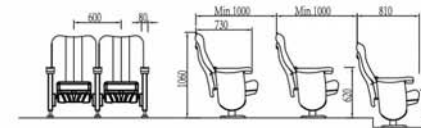

西溪印象城

Theater

Chair 影院椅

武汉光谷影城

Theater Chair 影院椅

HK-1205

HK-1212

Theater Chair 影院椅

HK-1213

HK-1218

HK-1219

Theater Chair 影院椅

HK-1216

HK-1217

HK-1215

HK-1214