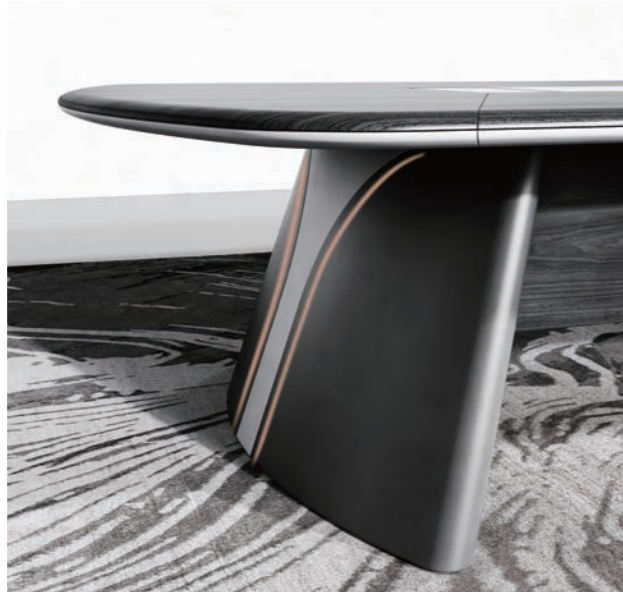

形而有力 云纹有意

Desk Feet with Power Aesthetics

“フ”形力学下脚，有如书法中的横撇，
蓄劲于内，气夺千里；
源自春秋战国时的云纹纹饰，
蕴涵高升如意之寓意。
台面无锐角边缘打磨，扞皮包覆工艺，
将皮与木，力与美完美融合。

The ㄇ-shaped table feet
which conforms to the principle of mechanics, endowing
Round agility and flexibility.
Unique cloud-grained texture from ancient China means
promotion and good luck;
Edges are polished to erase sharp angle, round and full with
fine upholstery technique, a perfect combination of leather and
wood, and force and beauty.

天行健
君子持恒有定，匠心独具

A gentleman carries on his journey resolutely and
steadfastly with a keen heart for craftsmanship.