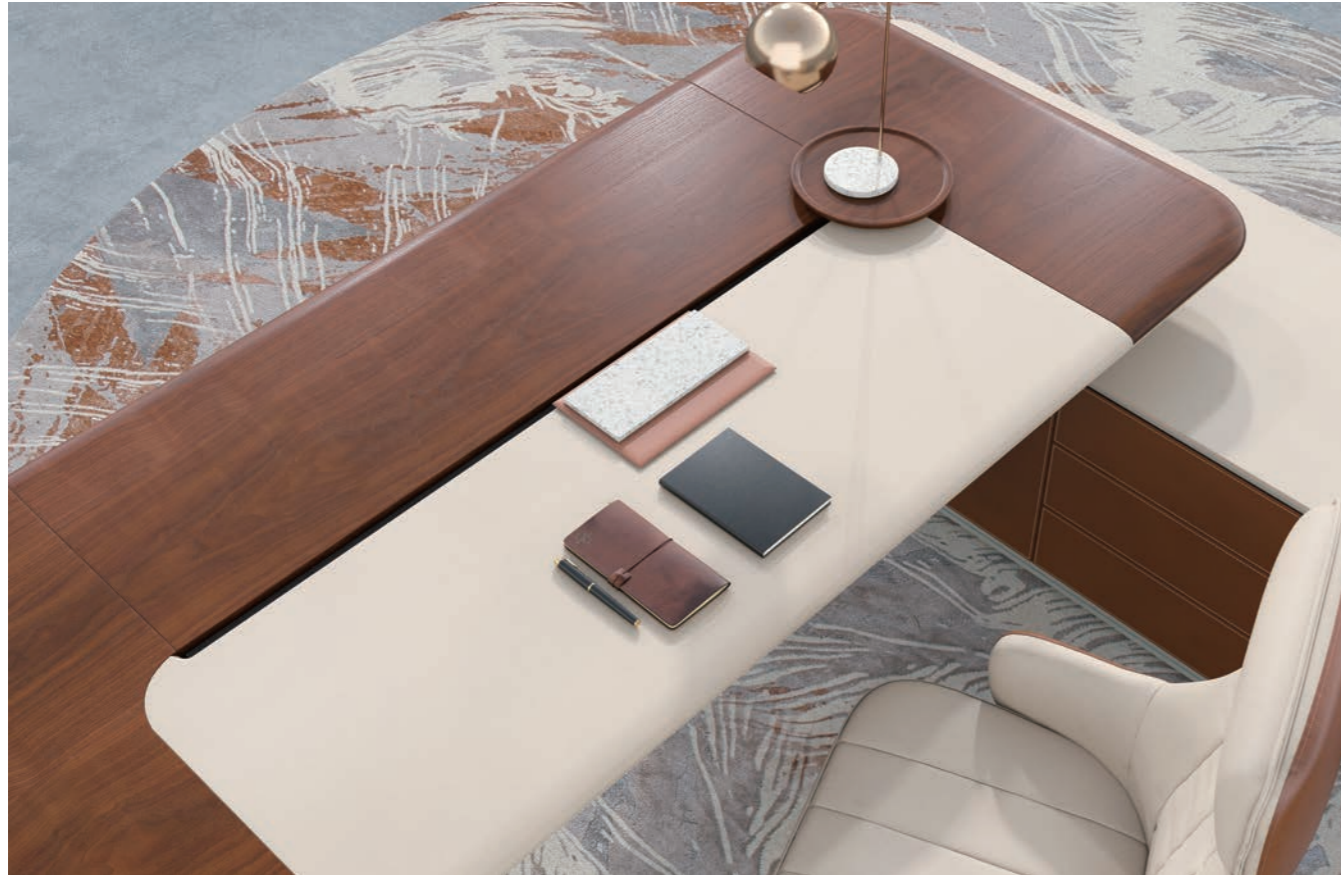

台面之上 内有乾坤

以新科技嫁接旧手艺，于流动线条和交错结构之外，加强功能配置，内外兼修。

Under the Desk Top, A Whole New Vision.

Grafting old crafts with new technology, in addition to flowing lines and staggered structures, both internal and external functional configuration are strengthened.