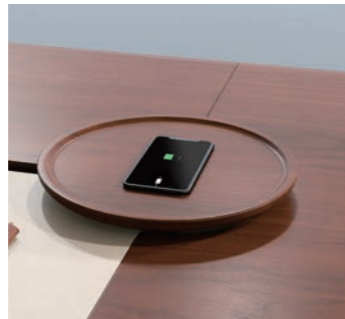

Hidden routing system with multiple ports for telephones, HDMI, and USB, sufficient for power charging for different devices.

滑动实木托盘，集无线充电与收纳功能于一体，待人酬物，得心应手。

Solid wood removable tray integrates with wireless power charging and storage function, perfect for routine work.