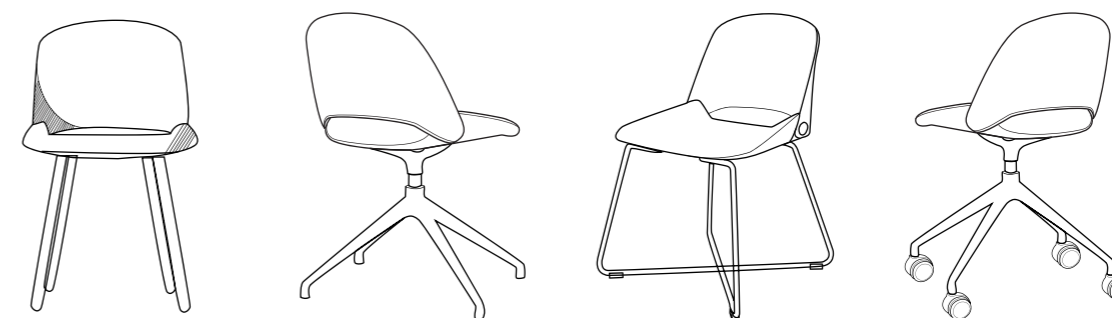

SOFA CHAIR SERIES

木脚 \ 圆管金属脚 \ 四星金属脚 \ 带轮四星脚

Wooden Legs \ Tube Metal Legs \ Four-star Metal Legs \
Four-star Legs with Casters

麻绒休闲椅系列

木脚诠释温馨，金属脚释放激情，
细钢管脚谱写 Loft 极简主义，
多种空间性格，随心切换。

Fabric Lounger Chair

Wood interprets coziness, metal
releases passion, and thin steel
composes minimalism. The
different materials allow your
space to shift among various
styles.