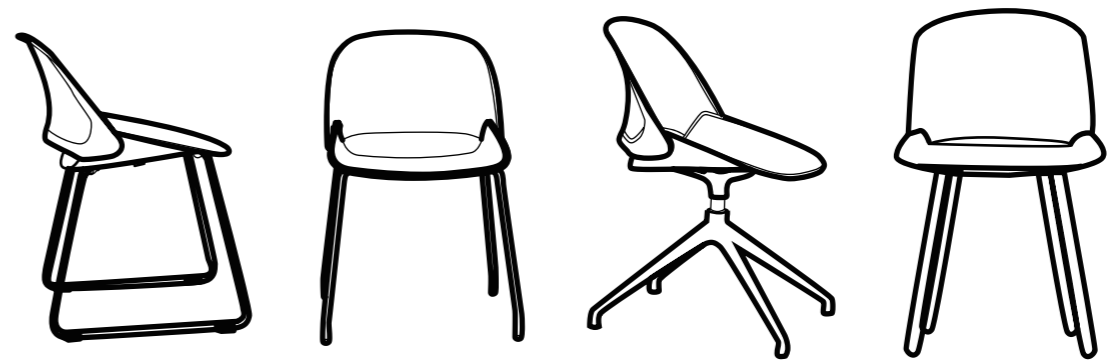

FABRIC LOUNGER CHAIR SERIES

木脚 \ 圆管金属脚 \ 四星金属脚

Wooden Legs \ Tube Metal Legs \
Four-star Metal Legs

塑框休闲椅系列

繁杂世界里，给设计做减法，
捕捉一种朴素而愉悦的可能性。
纤薄侧视线条，干练梯形下脚，
赋予空间更多自由。

Plastic Framed Lounge Chair

In this complicated world, less is
more, and a simplifying design
would possibly bring another kind
of pleasure.