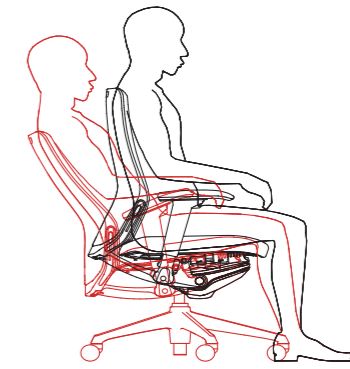

Who is he—Vertu, Understanding.

隐蔽式腰托，贴心呵护你的脊椎

根据人体工学与医学脊椎研究分析，我们在第三至第五节脊椎处设置隐蔽式腰托，减轻您久坐时脊椎压力以及椎间盘的负担，预防职业病。

Hidden Waist support,
protect your backbone softly.

According to the ergonomic research and medical analysis, we set waist support between the 3rd and 5th section of backbone, which will release the burden of your body and prevent occupational disease.

自负重同步倾仰机构

倾仰之间，坐垫随身体而前后滑动，自负重同步倾仰机构，根据不同体重调节倾仰支撑力度，给你拥有犹如双手的恰当支撑。

Synchronism tilting auto-adjustable mechanism
Seat slides following your body tilting.

Synchronism tilting auto-adjustable mechanism
will adjust supporting force according to different weights.

与你脊椎曲率相贴合的办公座椅

118度椅背倾仰，人体入座倾靠后，脊椎处在最舒适、自然状态，给您8小时健康呵护。

Chair back design,
conform to curvature of backbone.

118, the angle makes people most comfortable
and most free, provides 8-hour health care.

顺畅升降，自由调节座椅高度

PU升降扶手

扶手高度根据人体工学数据分析设计，双手前臂平放时，肩膀处于垂下、放松状态，具备旋转、升降，协助支撑上肢肢体部分的重量，减轻椎间盘负担。

PU up-and-down armrest

According to the ergonomic research, the armrest can go up and down, and rotate, which will assist to support your weight and reduce the pressure to your waist.