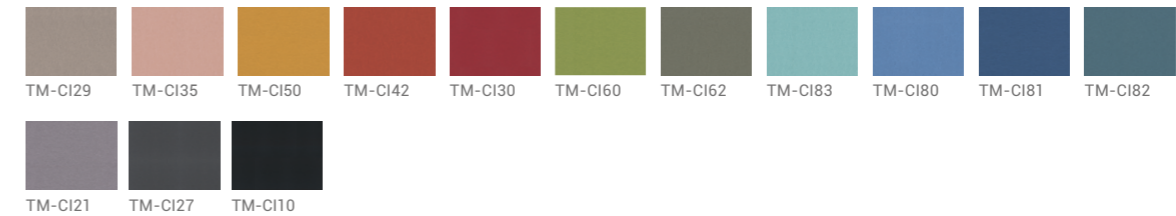

Seat cushion optional colors

Crosspieces for enhanced stability

Hidden screw cap

Leg ends increase friction

Alluring to the Eye

Vibrant colors help to spark emotional responses and light up your mood.

Specification

Material

Unibody Frame / Base

Five-star Base / Sled Base

Seat Cushion

Given that products may be updated constantly, no further notice will be given in regard of changes in specification, and the real product shall be considered as final.