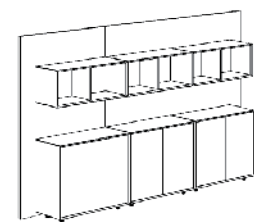

简配主管桌，无升降系统配置，提供更多选择。

It is equipped with supervisor table with no lifting system, which provides you with more choices.

Executive Table 大班台

EI80(L) 大班台 Executive Table
2680(W)*2100(D)*760(H)
2480(W)*2100(D)*760(H)
2280(W)*2100(D)*760(H)

EI88(L) 大班台 Executive Table
2680(W)*2100(D)*740-1200(H)
2480(W)*2100(D)*740-1200(H)
2280(W)*2100(D)*740-1200(H)

Cabinet 文件柜

EI96 文件柜 Filing Cabinet
1000(W)*450(D)*1655(H)

EI96A 文件柜 Filing Cabinet
1000(W)*450(D)*1655(H)

EI95 文件柜 Filing Cabinet
1000(W)*450(D)*1255(H)

EI95A 文件柜 Filing Cabinet
1000(W)*450(D)*1255(H)

EI93 文件柜 Filing Cabinet
1000(W)*450(D)*855(H)

EI92 文件柜 Filing Cabinet
1000(W)*450(D)*400(H)

EI98 文件柜 Filing Cabinet
3400(W)*490(D)*2000(H)

EI97 衣柜 Chest
1000(W)*450(D)*1655(H)

Council board 会议

EI90 多媒体柜 Multimedia cabinet
3600(W)*448(D)*2360(H)

EI78 会议桌 Council board
4200(W)*1360(D)*760(H)
3200(W)*1360(D)*760(H)

EI70 洽谈桌 Negotiation table
1000(W)*1000(D)*760(H)