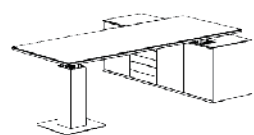

lwork 的桌面下有 3 个记忆按钮，长按几秒就可以记忆您各种姿势的桌面高度，这样人性化的设计对于改变我们的工作姿势、消除工作疲劳有着非常大的帮助。集成式走线，静音马达，轻触弹开式抽屉，每个细节无一不在述求着对品质的极致追求。

There are three memory buttons underneath the desktop, which can remember the height of desktop for different postures if they are pressed for seconds. The humanistic design is of great help to the change of working posture and it can release fatigue. It reflects the pursuance of perfect quality in all details, such as the integrate circuit, quite motor and touch screen drawer.

简配主管桌，无升降系统配置，提供更多选择。

It is equipped with supervisor table with no lifting system, which provides you with more choices.

Executive Table 大班台

EI80(L) 大班台 Executive Table
2680(W)*2100(D)*760(H)
2480(W)*2100(D)*760(H)
2280(W)*2100(D)*760(H)