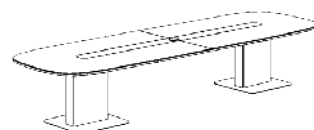

EI78 会议桌 Council board
4200(W)*1360(D)*760(H)
3200(W)*1360(D)*760(H)