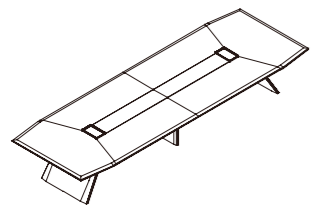

完美主义者的细节

线盒与移动储物盒通用，
享受便利的实用功能。
线盒托盘可种植心爱的盆栽，
让会议增添更多人文色彩。

Perfect Details

Being both a wire box and a mobile
container, it allows you enjoy the
convenient and practical functions.
The cable box tray is a perfect place to
grow your favorite bonsai, which may
make your meeting warmer and more
caring.

ED78
W4800*D1600*H760(mm)

ED78
W3600*D1500*H760(mm)
W2800*D1200*H760(mm)

沙发 / Sofa

SA90.1
W850*D900*H820(mm)

SA90.3
W2050*D900*H820(mm)

座椅 / Chair

CAL80SQ
W620*D570*H1170(mm)

CAL60SQ
W620*D585*H975(mm)