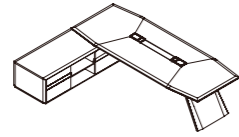

ED87L/R
W2400*D2050*H760(mm)