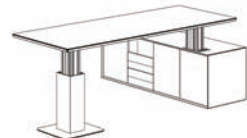

EI88(L) 大班台 Executive Table
2680(W)*2100(D)*740-1200(H)
2480(W)*2100(D)*740-1200(H)
2280(W)*2100(D)*740-1200(H)