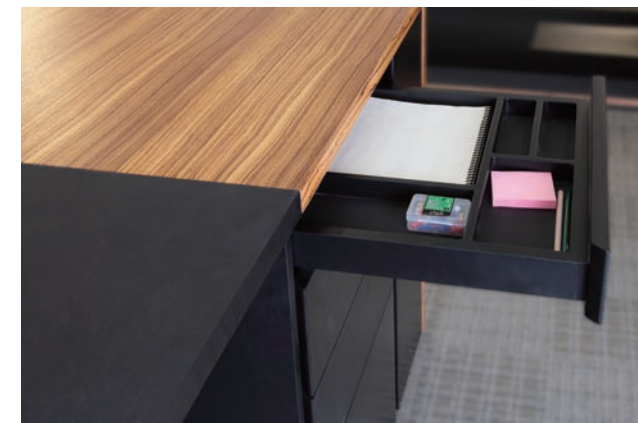

收纳“时代气质”

在时代，一个工作位的储物空间也必须充满现代感和创造力。抽屉与小柜结合的创造性设计，让收纳更自由更方便，让工作更条理更高效。

"STATUS Temperament" of Storage

In STATUS, the storage space of one executive desk must also be full of sense of modern times and creativity. The creative design of combining drawer with small cabinet makes storage freer and more convenient and makes working more orderly and high-efficient.

抽拉台面 走线槽
Drawing table top, wiring channel

桌面走线
Wiring of table top

侧柜收纳功能
Storage function of side cabinet

时代文件柜充分考虑展示与储物的双重功能，开放的搁板上或陈列着书籍，或收藏着红酒，或者还可以停放一辆至爱的赛车模型，而一切私密的物品则都可以分别隐藏进上下两端的收纳柜中。

The filing cabinet of STATUS fully considers the double functions of display and storage. Open-ended shelf is exhibited with books, or collected with red wine, or displayed one beloved model of racing car. All private articles can be separately hidden at the storage cabinet at both upper and lower end.

文件柜左侧可打开收纳衣物
Filing cabinet can be opened from the left side for storing clothes.

自动门收纳柜，轻松开合
Storage cabinet with automatic door can be opened and closed easily.

LED灯，增加了展示性和实用性
LED lamp adds display effect and practicability.