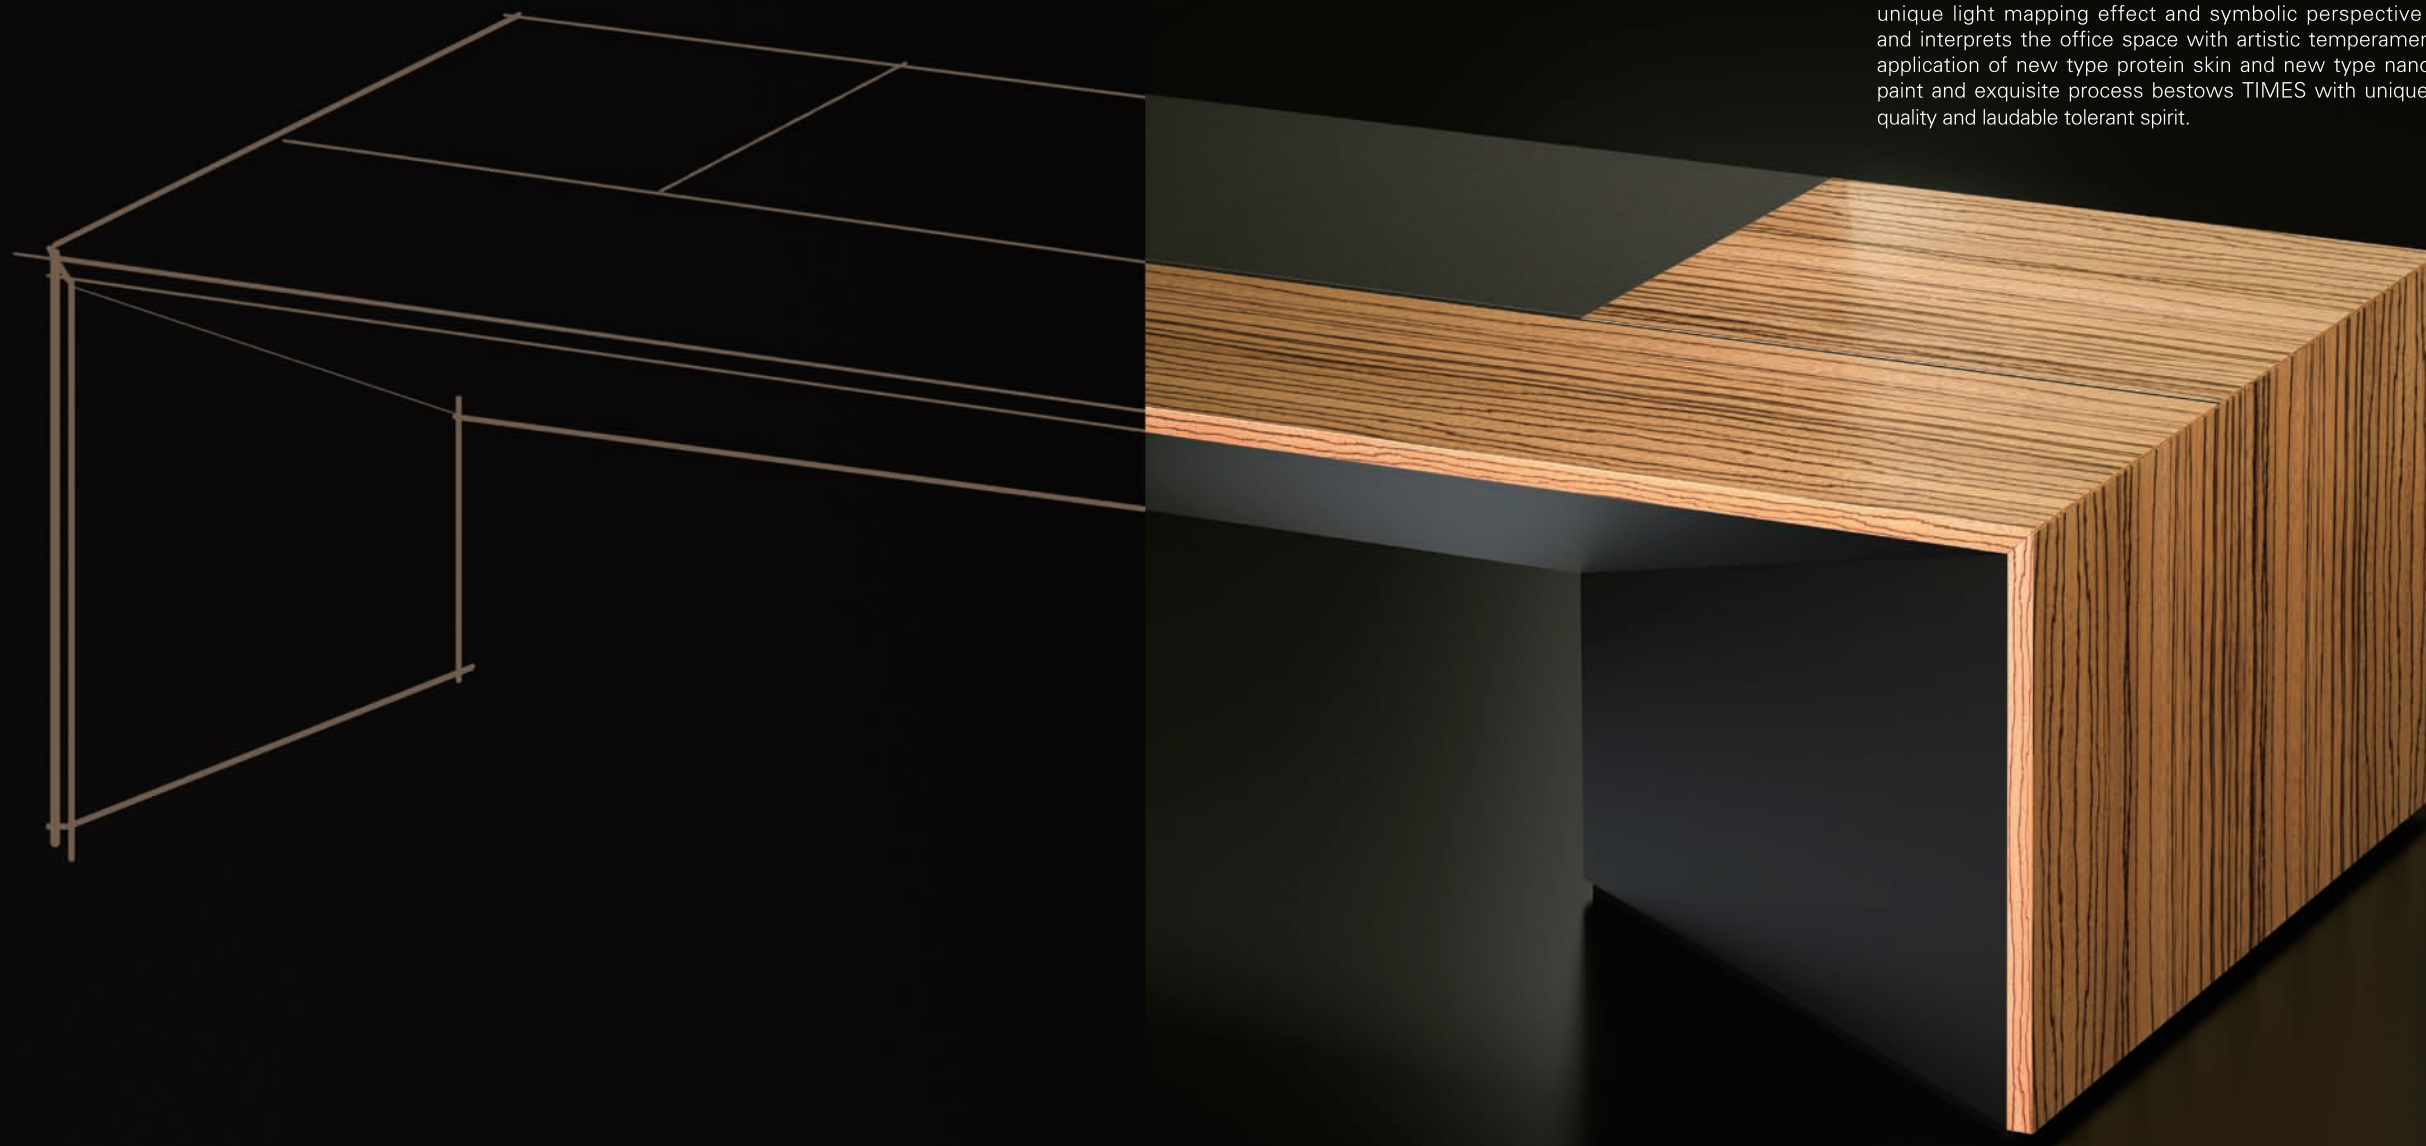

International Vision High-end Works

TIMES series fully absorbs the design elements of first-class architectures in the world, refines and deeply exploits their design concepts and integrates them with furniture design. It creatively draws on the experience of span design, inclined plane design and hanging design of the new Arch of Triumph of Paris, forms unique light mapping effect and symbolic perspective effect and interprets the office space with artistic temperament. The application of new type protein skin and new type nanometer paint and exquisite process bestows TIMES with unique noble quality and laudable tolerant spirit.