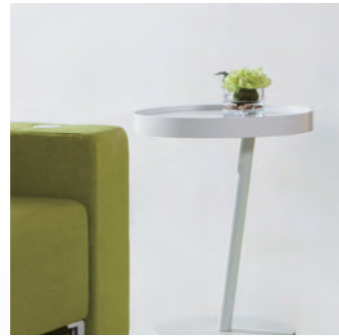

多元搭配小茶几
Tea table