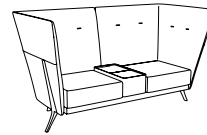

SR30.2.MR.YR.C

两人位固定
仿皮 / 麻绒 / 羊毛亚麻
白色铝合金脚

Two seat sofa
Imitation leather/Fabric/Cashmere
White Aluminum alloy leg
2000*930*1100*440mm