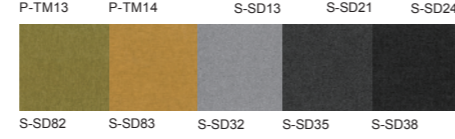

沙发座 / 扶手 / 后背 Seat Cushion/Arm Rest/Back Rest

细麻绒 Fine Fabric

亚麻 Linen