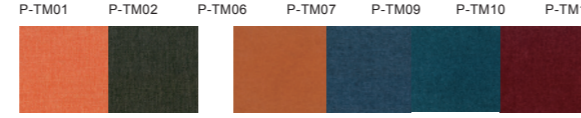

沙发座 / 扶手 / 后背 Seat Cushion/Arm Rest/Back Rest

细麻绒 Fine Fabric

亚麻 Linen