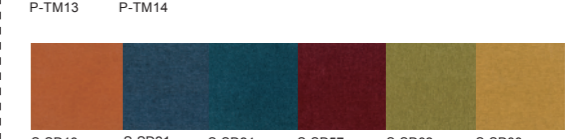

沙发座 / 扶手 / 后背 Seat Cushion/Arm Rest/Back Rest

细麻绒 Fine Fabric