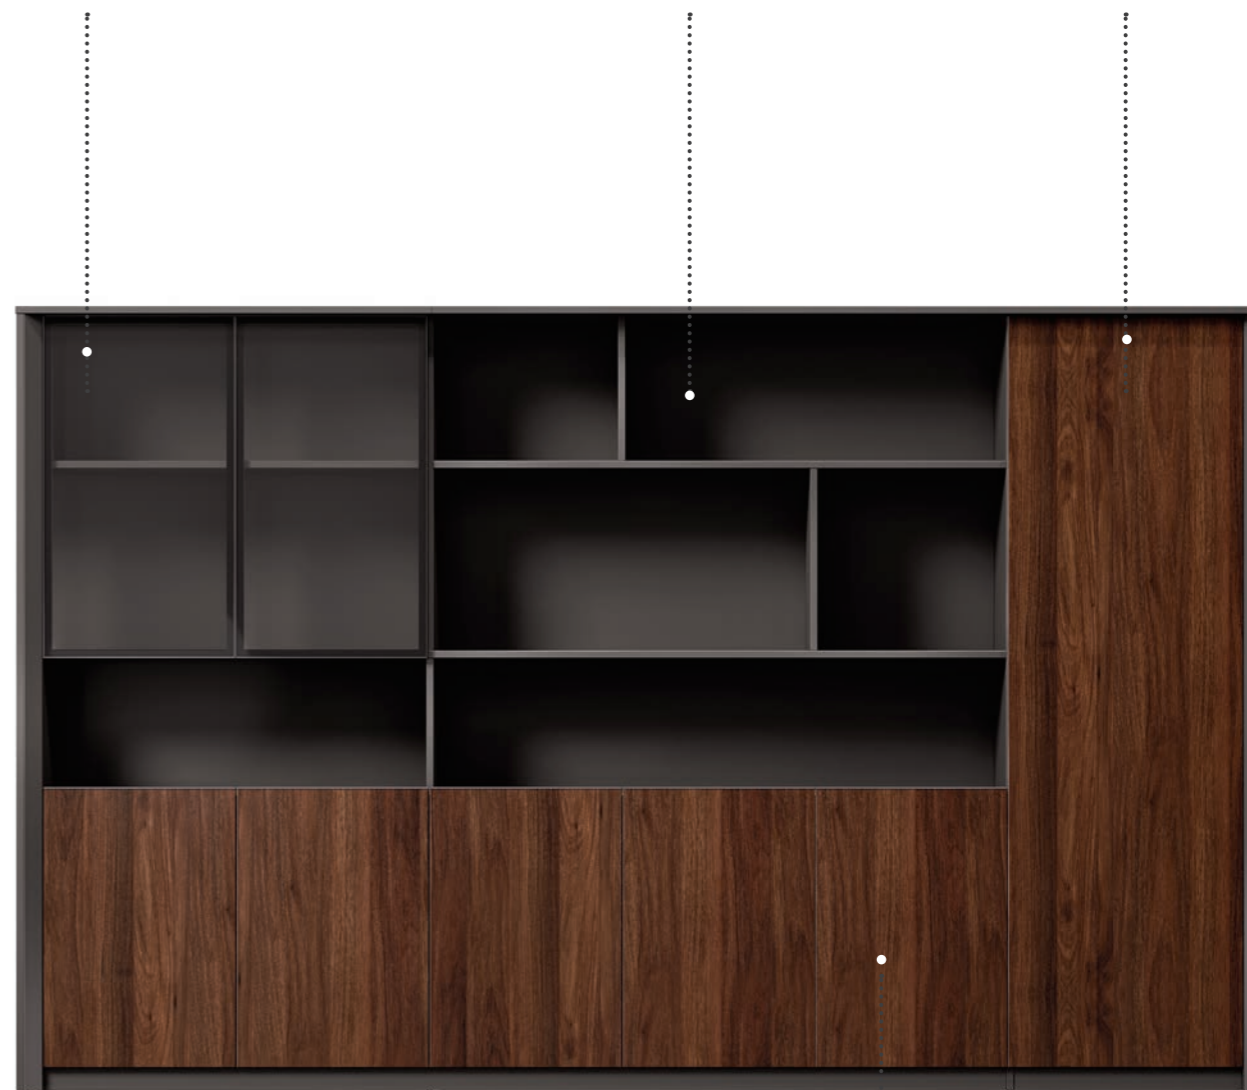

Kaleidoscope • Relaxation

Cold aluminum and warm wood veneer together create a dynamic space.

Executive series in white oak and meteor grey looks dainty and exquisite, a perfect match for the side cabinet.

Order • Freedom

Semi-open cabinet features both display and storage, highlighting the owner's passion for life, and a genteel manner.

Gray glass storage cabinet

Open display cabinet

Side wardrobe

Private file cabinet

Geometric matrix

We always take pride in and stand by craftsmanship.

03

Slender meeting table helps to create a formal atmosphere, and depicts the joy of peaceful negotiations.

Symmetrical flip-up wire boxes at both sides
make sure no wire is exposed.

Occasional table with Roman column offers an ideal place for you to talk, meditate, and read.

Desk

DR88R-2.296220
W2960*D2200*H750(mm)

DR88L-2.296220
W2960*D2200*H750(mm)

DR87R-2.256220
W2560*D2200*H750(mm)