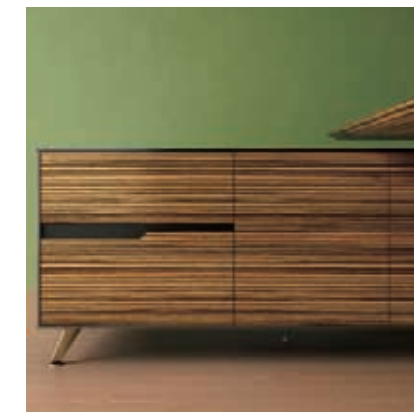

柜体用装饰带代替常规拉手，简洁大方。
Cabinet body uses cummerbund instead of conventional handles, concise and generous.