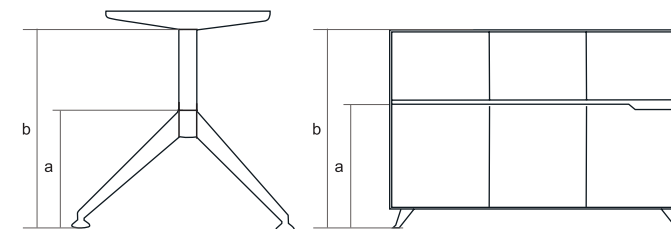

a:b=0.618
精工细节，黄金分割设计
Delicate details, Golden section design

Sharp 的美学观

在 sharp 看来，设计在很大程度上，是对比例的完美追求。独树一帜的叉形桌脚，巧妙融合了多种材质，在精准的比例美学、独特的设计元素和多样化的材质中，体验富有质感的高尚办公生活。

Esthetics of Sharp

Sharp considers designing, to a great extent, as seeking perfect proportion. Its unique furcated table legs are a successful and artful combination of various materials. Through accurate proportion aesthetics, unique design elements and diverse materials, one can experience a noble office life with temperament.