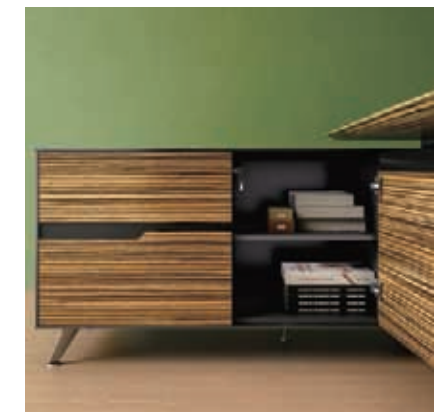

线盒关闭状态
Closing state of line box

智能控制，线盒打开状态中
Intelligent control, Opening state of line box

线盒使用状态
Using state of line box

柜体用装饰带代替常规拉手，简洁大方。
Cabinet body uses cummerbund instead of conventional handles, concise and generous.