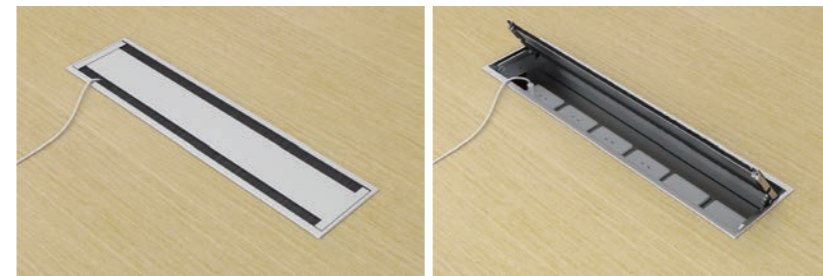

会议桌线盒，两侧都能打开，方便走线。
Open the wiring at both sides of the line box of conference table.